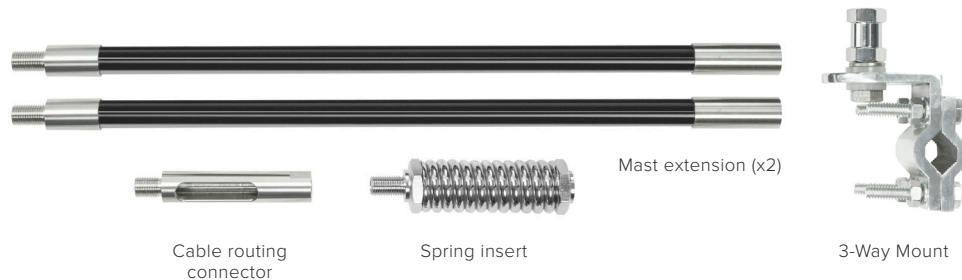

4G-OTR Antenna Truck Edition

SKU: 304415

FEATURES

- Covers 700, 800, 1700, 1900, 2200 MHz cellular
- All modes, voice and data
- High gain signal output surpasses others this size
- Antenna can be configured into multiple lengths
- Ruggedized for trucker heavy-duty applications
- Works with standard CB antenna mounts, includes 3-way mirror rail mount
- Connects to mobile cellular boosters
- Assembled in USA & 2 year warranty

Kit Includes