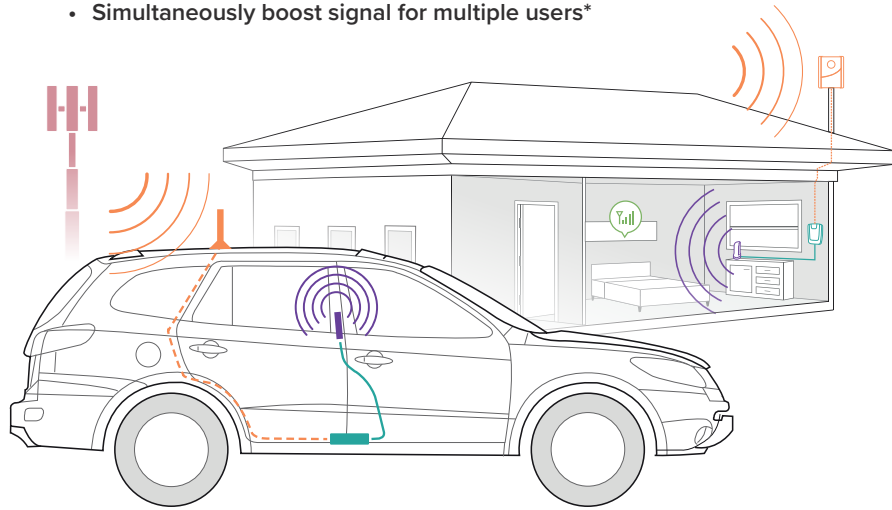

We're Raising the Bar on Cell Signal Coverage

ABOUT WEBOOST | CELL SIGNAL BOOSTERS FOR HOME, OFFICE, OR ON THE GO

weBoost is the leading manufacturer of consumer cell signal boosters. From your home to your workplace or even in your car, our boosters are designed to provide you with the most powerful cell signal possible—as allowed and approved by the FCC.

Put an end to dropped calls, missed texts, spotty internet connections, and slow data speeds. Get the enhanced cell reception you need—from wherever you are, whenever you need it.

weBoost cell signal boosters share these great features:

- Boosts signal for all available networks speeds: data, voice, text
- Support all cell devices, all major U.S. carriers
- Patented automatic gain control technology
- Simultaneously boost signal for multiple users*

How weBoost cell signal boosters work

Everyone has experienced bad cell reception at one time or another. Here's a quick look at how our boosters enhance existing cell signal—whether you're on the road or in your neighborhood.

1. **EXTERNAL ANTENNA**
   Outside cell signal is received from the tower and transmitted to the booster.
2. **CELL SIGNAL BOOSTER**
   Outside cell signal is amplified by the booster and sent to the internal antenna.
3. **INTERNAL ANTENNA**
   Internal antenna broadcasts the amplified cell signal for use by cellular devices.

weBoost Vehicle Product Comparison Guide

CAR • TRUCK

NAME	MODEL	USERS	UPLINK POWER	DOWNLINK POWER	MAX GAIN	DONOR ANTENNA	SERVER ANTENNA	POWER SUPPLY	USB-A CHARGING	IMAGE	MSRP
Drive Reach	470154*	Multiple Users	Up to 29.5 dBm	Up to 5 dBm	50 dB	Mini Magnetic	Patch	850020	Yes		$499.99
Drive 4G-X	470510*	Multiple Users	Up to 25.2 dBm	Up to 0.9 dBm	50 dB	Mini Magnetic	Patch	859913	No		$449.99 Effective date 5/21/19
Drive Sleek	470135*	Single User	Up to 25.6 dBm	Up to 2.5 dBm	23 dB	Sleek	Cradle	859118	Yes		$199.99

OTR Truck

NAME	MODEL	USERS	UPLINK POWER	DOWNLINK POWER	MAX GAIN	DONOR ANTENNA	SERVER ANTENNA	POWER SUPPLY	IMAGE	MSRP
Drive 4G-X OTR	470210*	Multiple Users	Up to 24.8 dBm	Up to 2.9 dBm	50 dB	OTR	Patch	859913		$499.99
Drive Sleek OTR	470235*	Single User	Up to 25.6 dBm	Up to 2.5 dBm	23 dB	OTR	Patch	859118		$279.99

RV

NAME	MODEL	USERS	UPLINK POWER	DOWNLINK POWER	MAX GAIN	DONOR ANTENNA	SERVER ANTENNA	POWER SUPPLY	IMAGE	MSRP
Drive 4G-X RV	470410*	Multiple Users	Up to 24.8 dBm	Up to 2.9 dBm	50 dB	Omni	Desktop	850011		$499.99
Connect RV 65	471203*	Multiple Users	Up to 24.6 dBm	Up to 12.1 dBm	65 dB	Yagi	Panel	850012		$649.99

Fleet Vehicles*

NAME	MODEL	USERS	UPLINK POWER	DOWNLINK POWER	MAX GAIN	DONOR ANTENNA	SERVER ANTENNA	POWER SUPPLY	IMAGE	MSRP
Drive Reach Fleet	470254*	Multiple Users	Up to 29.5 dBm	Up to 5 dBm	50 dB	NMO	Patch	850022		$524.99

weBoost In-Building Product Comparison Guide

HOME • OFFICE

NAME	MODEL	USERS	UPLINK POWER	DOWNLINK POWER	MAX GAIN	IDEAL USE	DONOR ANTENNA	SERVER ANTENNA	POWER SUPPLY	IMAGE	MSRP
Connect 4G-X	471104*	Multiple Users	Up to 25.2 dBm	Up to 0.9 dBm	70 dB	Up to 7,500 sq. ft.	Yagi	Panel	850010		$899.99
Connect 4G	470103*	Multiple Users	Up to 24.6 dBm	Up to 12.1 dBm	65 dB	Up to 5,000 sq. ft.	Yagi	Panel	850012		$549.99
Home 4G	470101*	Multiple Users	Up to 24.6 dBm	Up to 12.1 dBm	60 dB	Up to 1,500 sq. ft.	Panel	Desktop	850012		$399.99

*Except the Drive Sleek and Drive Sleek OTR which connect directly to a single device.

***WARNING:** Cancer and Reproductive Harm - www.P65Warnings.ca.gov.

*Professional installation required

***WARNING:** Cancer and Reproductive Harm - www.P65Warnings.ca.gov.