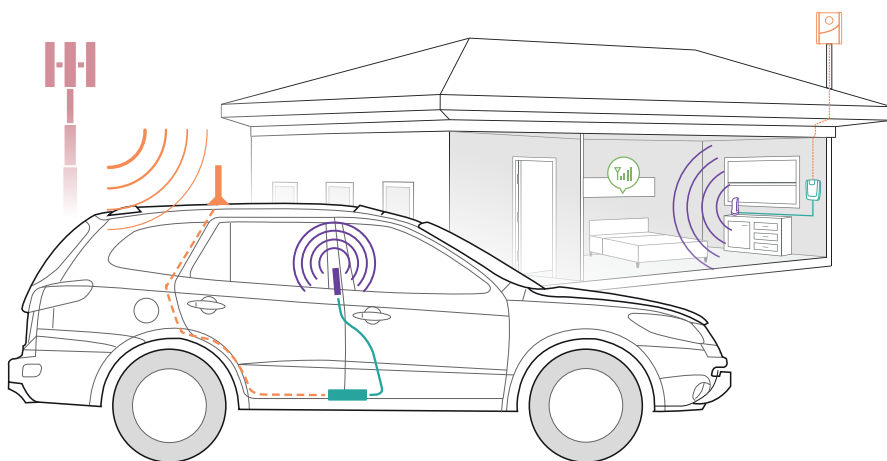

We're Raising the Bar on Cell Signal Coverage

ABOUT WEBOOST | CELL SIGNAL BOOSTERS FOR HOME, OFFICE, OR ON THE GO

weBoost is one of the nation's leading manufacturers of consumer cell signal boosters. From your home to your workplace or even in your car, our boosters are designed to provide you with the most powerful cell signal possible—as allowed and approved by the FCC.

Put an end to dropped calls, missed texts, spotty internet connections, and slow data speeds. Get the enhanced cell reception you need—from wherever you are, whenever you need it.

weBoost cell signal boosters share these great features:

- Boost 4G/LTE/3G cell signal: data, voice, text
- Support all cell devices, all major U.S. carriers
- Patented automatic gain control technology
- Simultaneously boost signal for multiple users*

How weBoost cell signal boosters work

Everyone has experienced bad cell reception at one time or another. Here's a quick look at how our boosters enhance existing cell signal—whether you're on the road or in your neighborhood.

1. **EXTERNAL ANTENNA**
   Incoming signal received from the nearest cell tower.
2. **BOOSTER SYSTEM**
   Signal delivered into car (or home) to be amplified.
3. **INTERNAL ANTENNA(S)**
   Amplified signal received for use by cellular devices.
4. **CELL TOWER**
   Process reversed back for seamless communication.

weBoost In-Building Product Comparison Guide

HOME • OFFICE

	USERS	RECOMMENDED FOR	NAME	MODEL	IMAGE	MSRP
BEST ●●●●●	Multiple Users	Large Home, Office up to 7,500 sq. ft.	Connect 4G-X	471104[†]		$899.99
BETTER ●●●●○	Multiple Users	Multiple Home/Office rooms up to 5,000 sq. ft.	Connect 4G	470103[†]		$549.99
GOOD ●●●●○	Multiple Users	Single room Home/Office up to 1,500 sq. ft.	Home 4G	470101[†]		$399.99

*Except the Drive Sleek and Drive Sleek OTR which connect directly to a single device.

[†]**WARNING:** Cancer and Reproductive Harm - www.P65Warnings.ca.gov.