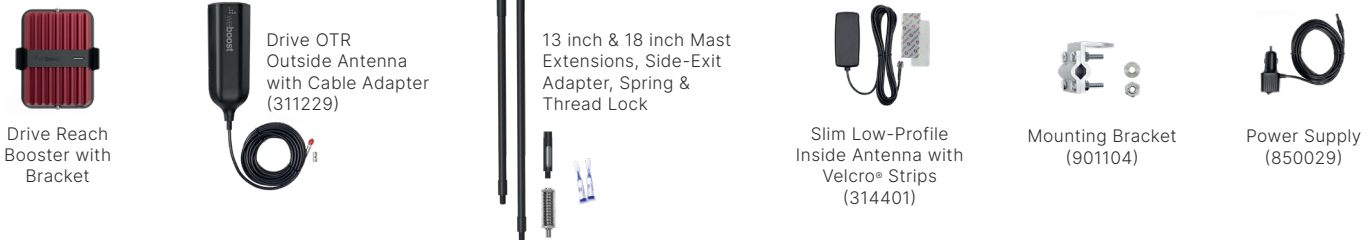

DRIVE REACH OTR

SKU: 477154 MAP: \$519.99

FEATURES

- Boosts signal for trucks with the OTR Trucker Antenna.
- Modular, height-adjustable antenna, from 7.5 to 40 inches so it can be installed on any vehicle.
- For multiple devices and users.
- Works on ALL cellular devices with ALL carriers simultaneously.
- Enhances talk, text, and high-speed data internet.

- BOOSTS SIGNAL ON ALL AVAILABLE NETWORK SPEEDS
- FAST NETWORK SPEEDS
- UP TO +50 dB GAIN
- MULTI-USER WIRELESS BOOSTER

KIT INCLUDES

ABOUT

The **Drive Reach OTR** is our most powerful in-vehicle truck cell phone signal booster certified in the US, with Wilson Electronics* ruggedized, all weather OTR Truck Omni-Directional Antenna for maximum connection range and a 60% larger service range than the other boosters out there. The Drive Reach OTR boosts voice and data with max FCC-allowed 50 dB system gain, enhancing all available network signals, up to 32x. Drivers get fewer lost connections and dead zones, better audio quality, faster data uploads and downloads with this premier signal booster.

As with all weBoost boosters, all components needed for installation come in one package for easy DIY installation. The power supply plugs into CLA, while ignition power kits are also available. The Drive Reach OTR works with all cellular devices and all US carriers. The booster kit comes with parts to accommodate multiple installation options. Included are 2 mast extensions, 3-way antenna mount, side exit adapter, antenna spring, cable adapter, and thread lock packets.

All boosters come with a 2-year warranty.

SPECIFICATIONS

MODEL NUMBER	477154 [†]	
FREQUENCIES	Band 12/17	700 MHz
	Band 13	700 MHz
	Band 5	850 MHz
	Band 4	1700/2100 MHz
	Band 25/2*	1900 MHz
MAX GAIN	50 dB	
IMPEDANCE	50 Ohm	
POWER	12V 1.8A	
CONNECTORS	SMA Female	
BOOSTER DIMENSIONS	6 × 4.5 × 1.5 in.	
BOOSTER WEIGHT	1.8 lbs.	