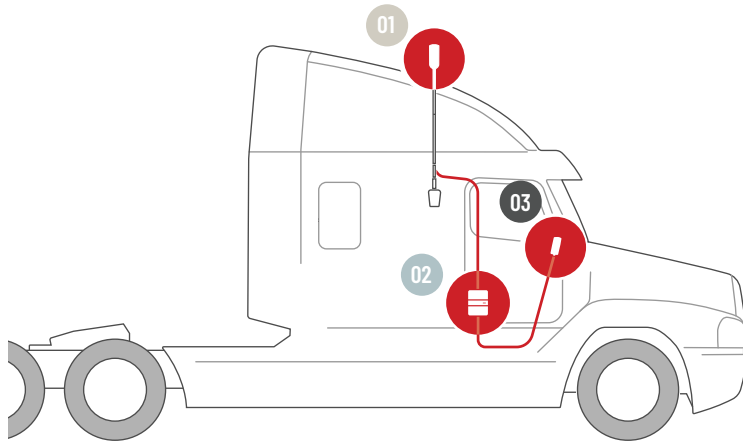

DRIVE REACH OTR

SKU: 477154 MAP: \$519.99

FEATURES

- Boosts signal for trucks with the OTR Trucker Antenna.
- Modular, height-adjustable antenna, from 7.5 to 40 inches so it can be installed on any vehicle.
- For multiple devices and users.
- Works on ALL cellular devices with ALL carriers simultaneously.
- Enhances talk, text, and high-speed data internet.

As with all weBoost boosters, all components needed for installation come in one package for easy DIY installation. The power supply plugs into CLA, while ignition power kits are also available. The Drive Reach OTR works with all cellular devices and all US carriers. The booster kit comes with parts to accommodate multiple installation options. Included are 2 mast extensions, 3-way antenna mount, side exit adapter, antenna spring, cable adapter, and thread lock packets.

All boosters come with a 2-year warranty.

SPECIFICATIONS

MODEL NUMBER	477154 [†]	
FREQUENCIES	Band 12/17	700 MHz
	Band 13	700 MHz
	Band 5	850 MHz
	Band 4	1700/2100 MHz
	Band 25/2*	1900 MHz
MAX GAIN	50 dB	
IMPEDANCE	50 Ohm	
POWER	12V 1.8A	
CONNECTORS	SMA Female	
BOOSTER DIMENSIONS	6 × 4.5 × 1.5 in.	
BOOSTER WEIGHT	1.8 lbs.	

HOW IT WORKS

- 01 Outside antenna:** The outside antenna communicates back and forth with nearby cell towers.
- 02 Booster:** The booster amplifies any cell signals it receives from the outside antenna.
- 03 Inside antenna:** The inside antenna broadcasts these signals for use throughout the vehicle.