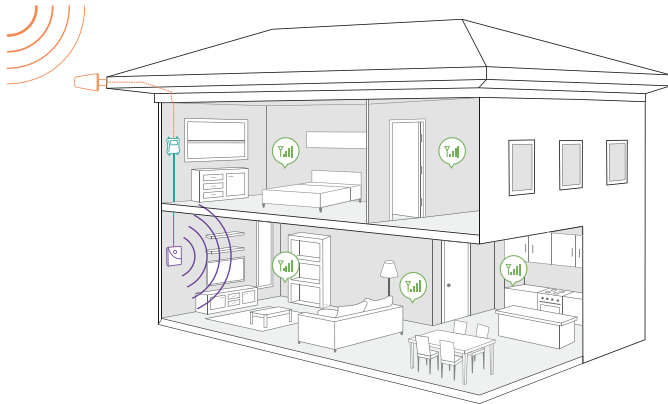

Installation