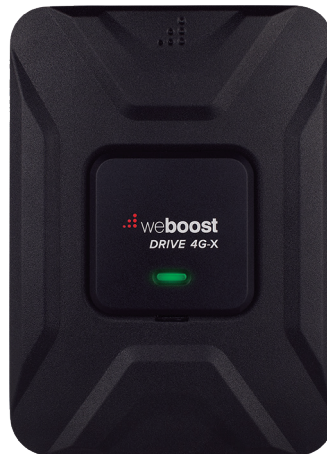

Drive 4G-X

SKU: 470510 MAP: \$479.99

FEATURES

- Boosts 4G LTE & 3G for multiple people in a vehicle (car, truck, van, RV, or boat)
- For multiple devices and users
- Works on ALL cellular devices with ALL carriers simultaneously
- Enhances talk, text, and high-speed 4G LTE internet

- LTE** FASTEST NETWORK SPEEDS
- +** UP TO +50 dB GAIN
- +** MULTI-USER WIRELESS BOOSTER

Kit Includes

Drive 4G-X

4" Mini Magnet-Mount Antenna (301126)

4G Slim Low-Profile Antenna (314401)

Power Supply (859913)

About

weBoost's **Drive 4G-X** is our most powerful, professional grade 4G vehicle cell phone signal booster. Commonly used by first responders throughout North America to boost signals while out on the road with a 60% larger service range than the other boosters out there. The Drive 4G-X ensures that you get better voice and data with fewer dropped calls, improved voice quality, faster uploads and downloads, and allows up to 2 hours additional talk time in weak-signal areas. weBoost's 4G-X boosts cell signals up to 32x and enhances 4G LTE and 3G signals for everyone in the vehicle whether it's a car, truck, van or RV.

Compatible with all U.S. wireless carriers including Verizon, AT&T, Sprint, T-Mobile, US Cellular, Straight Talk and more. All components needed for installation are included as well as simple instructions for a quick, easy setup. Plug the Drive 4G-X into the car's power supply, place the magnetic antenna on the center of the roof, and get better wireless signal on the road now.