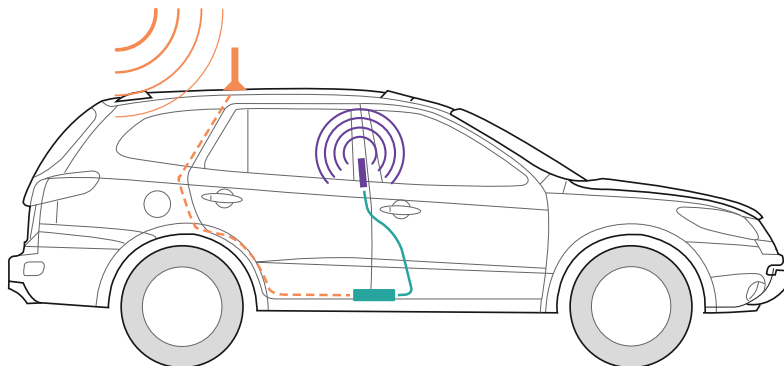

About

weBoost's **Drive 4G-X** is our most powerful, professional grade 4G vehicle cell phone signal booster. Commonly used by first responders throughout North America to boost signals while out on the road with a 60% larger service range than the other boosters out there. The Drive 4G-X ensures that you get better voice and data with fewer dropped calls, improved voice quality, faster uploads and downloads, and allows up to 2 hours additional talk time in weak-signal areas. weBoost's 4G-X boosts cell signals up to 32x and enhances 4G LTE and 3G signals for everyone in the vehicle whether it's a car, truck, van or RV.

Compatible with all U.S. wireless carriers including Verizon, AT&T, Sprint, T-Mobile, US Cellular, Straight Talk and more. All components needed for installation are included as well as simple instructions for a quick, easy setup. Plug the Drive 4G-X into the car's power supply, place the magnetic antenna on the center of the roof, and get better wireless signal on the road now.

Installation

- 1 Receives signal:** The powerful antenna reaches out to access a voice and 3G, 4G, and LTE data signal, and delivers it to the booster.
- 2 Boost signal:** The booster receives the signal, amplifies it, and serves as a relay between your phone and the nearest cell tower.
- 3 Broadcasts signal:** Your devices get a stronger signal, and calls and data are fed through the booster back to the network.