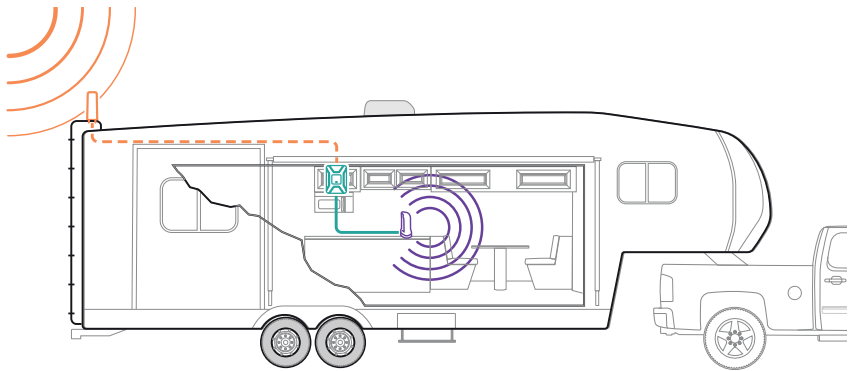

Installation