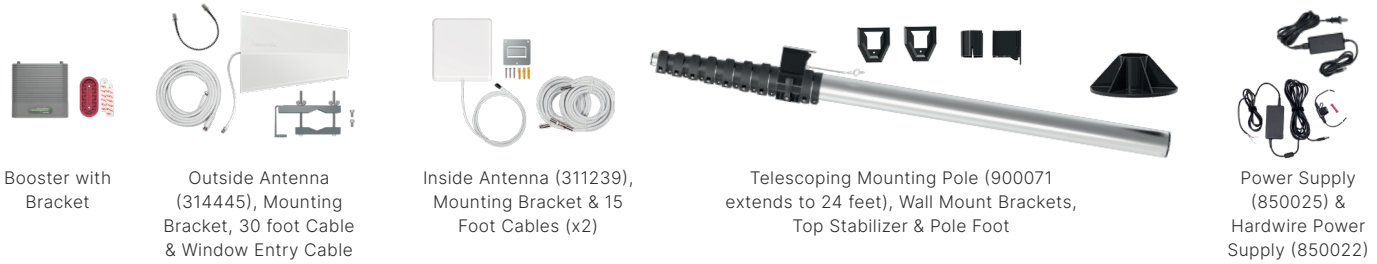

DESTINATION RV

SKU: 470159 MAP: \$649.99

FEATURES

- Boosts cell signal in RVs, toy haulers, and trailers when stationary.
- Stops dropped calls, improves streaming, and increases data speeds.
- Supports multiple users and devices simultaneously.
- Works with all phones and cellular devices on all carriers.

KIT INCLUDES

Booster with Bracket

Outside Antenna (314445), Mounting Bracket, 30 foot Cable & Window Entry Cable

Inside Antenna (311239), Mounting Bracket & 15 Foot Cables (x2)

Telescoping Mounting Pole (900071 extends to 24 feet), Wall Mount Brackets, Top Stabilizer & Pole Foot

Power Supply (850025) & Hardwire Power Supply (850022)

ABOUT

The **Destination RV** is our most powerful cell signal booster designed for large RVs, toy haulers, and trailers. For use only when parked, the booster stops dropped calls, improves video streaming, and increases data speeds, especially in remote areas. Every passenger gets strong, reliable signal on all cellular-enabled devices on all carrier networks.

Like all weBoost boosters, the Destination RV is FCC-approved and comes with a 2-year warranty.

SPECIFICATIONS

MODEL NUMBER	470159 [†]	
FREQUENCIES	Band 12/17	700 MHz
	Band 13	700 MHz
	Band 5	850 MHz
	Band 4	1700/2100 MHz
	Band 25/2	1900 MHz
MAX GAIN	65 dB	
IMPEDANCE	75 Ohm	
POWER	4.5V DC	
CONNECTORS	F Female	
BOOSTER DIMENSIONS	6 × 6 × 1.6 in.	
BOOSTER WEIGHT	1.9 lbs.	