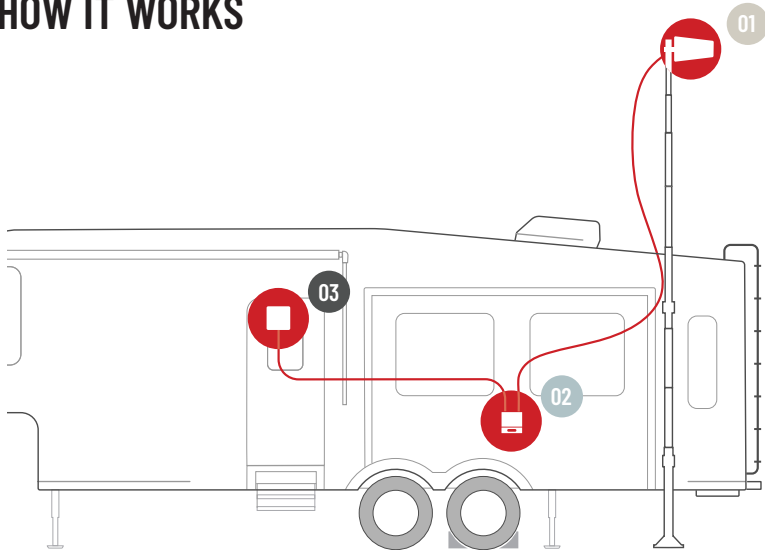

Power Supply (850025) & Hardwire Power Supply (850022)

ABOUT

The **Destination RV** is our most powerful cell signal booster designed for large RVs, toy haulers, and trailers. For use only when parked, the booster stops dropped calls, improves video streaming, and increases data speeds, especially in remote areas. Every passenger gets strong, reliable signal on all cellular-enabled devices on all carrier networks.

The booster kit includes an outside directional antenna that mounts on a 24-foot telescoping pole to target nearby cell towers. This technology is 5G ready and works on almost any camper or trailer, providing maximum signal inside your RV. The initial DIY installation process takes approximately 30 minutes, and each subsequent takedown and setup takes about 10 minutes.

Like all weBoost boosters, the Destination RV is FCC-approved and comes with a 2-year warranty.

SPECIFICATIONS

MODEL NUMBER	470159 [†]	
FREQUENCIES	Band 12/17	700 MHz
	Band 13	700 MHz
	Band 5	850 MHz
	Band 4	1700/2100 MHz
	Band 25/2	1900 MHz
MAX GAIN	65 dB	
IMPEDANCE	75 Ohm	
POWER	4.5V DC	
CONNECTORS	F Female	
BOOSTER DIMENSIONS	6 × 6 × 1.6 in.	
BOOSTER WEIGHT	1.9 lbs.	

HOW IT WORKS

- 01 **Outside antenna:** The outside antenna communicates back and forth with nearby cell towers.
- 02 **Booster:** The booster amplifies any cell signals it receives from the outside antenna.
- 03 **Inside antenna:** The inside antenna broadcasts these signals for use throughout the RV.