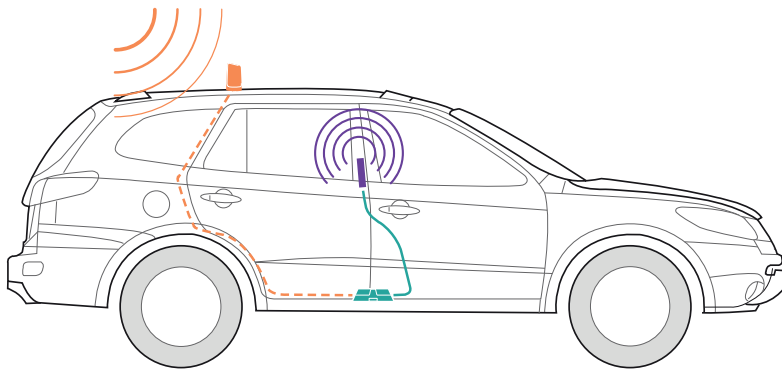

The sleek, metallic red exterior of the Drive Reach isn't just for show. The unique fin design increases surface area ensuring peak performance. Reliable SMA connections on the booster make secure antenna installation a snap. With its enhanced cellular coverage, enjoy fewer dropped calls, better voice quality, faster data speeds, and extended battery life.

Drive Reach simultaneously boosts cell signal for multiple users. Easy-to-follow instructions make tool-free installation a breeze. Plug the Drive Reach into the car's power supply, place the magnetic roof antenna, and get on the road to better signal.

[†]New frequency band utilized by Drive Reach.

Installation

- 1 Receives signal:** The powerful antenna reaches out to access voice and data signals. Then delivers them to the booster.
- 2 Boost signal:** The booster receives the signal, amplifies it, and serves as a relay between your phone and the nearest cell tower.
- 3 Broadcasts signal:** Your devices get a stronger signal, and calls and data are fed through the booster back to the network.