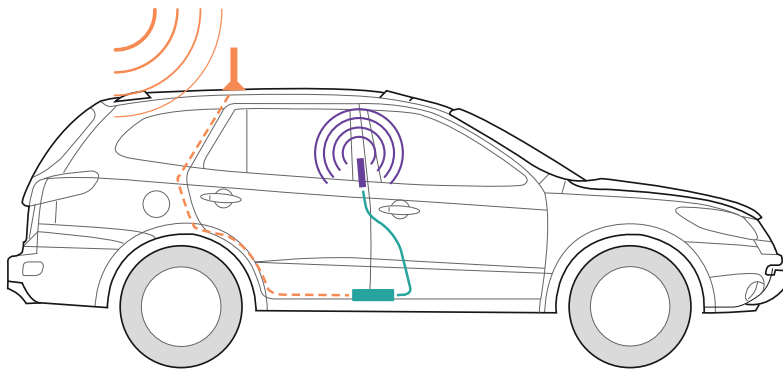

The sleek, metallic red exterior of the Drive Reach isn't just for show. The unique fin design increases surface area—displacing excess heat for peak performance. The custom bracket allows for under seat or in-trunk mount options. Reliable SMB connections on the booster make secure antenna installation a snap. CLA power cord features a USB-A port for rapid phone charging. With its enhanced 4G/LTE coverage, enjoy fewer dropped calls, better voice quality, faster data speeds, and extended battery life.

Drive Reach simultaneously boosts cell signal for multiple users. Easy to follow instructions ensure hassle-free setup. Set the Drive Reach into its bracket and mount, plug it into the car's power supply, place the magnetic roof antenna, and get on the road to better signal.

*New frequency band utilized by Drive Reach.

Installation

- 1 Receives signal:** The powerful antenna reaches out to access a voice and 3G, 4G, and LTE data signal, and delivers it to the booster.
- 2 Boost signal:** The booster receives the signal, amplifies it, and serves as a relay between your phone and the nearest cell tower.
- 3 Broadcasts signal:** Your devices get a stronger signal, and calls and data are fed through the booster back to the network.