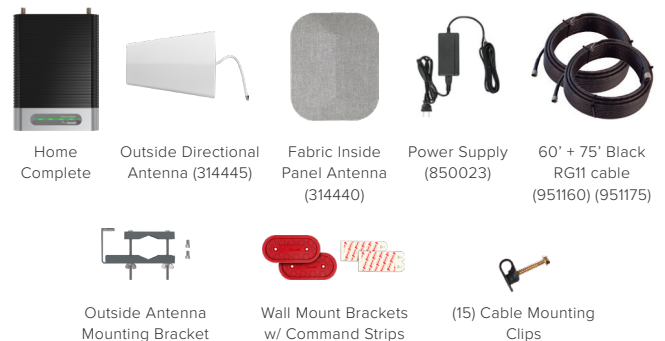

Kit Includes

Coverage Area

IF THE OUTSIDE CELL SIGNAL IS:	→	YOUR BOOSTED CELL SIGNAL MAY COVER:
Strong	→	Max Coverage
Good	→	Multiple Rooms
Weak	→	Single Room
None	→	None

Specifications

SKU NUMBER	470145[†]
FREQUENCIES	Band 12/17 700 MHz Band 13 700 MHz Band 5 850 MHz Band 4 1700/2100 MHz Band 25/2 1900 MHz
MAX GAIN	72 dB
IMPEDANCE	75 Ohm
POWER	110-240V AC, 50-60 Hz, 20 W
CONNECTORS	F-Female
BOOSTER DIMENSIONS	8.25 x 6 x 2.4 in
BOOSTER WEIGHT	1.55 lbs

[†] **WARNING:** This product can expose you to chemicals including Nickel, which is known to the State of California to cause cancer, and Bisphenol A, which is known to the State of California to cause birth defects or other reproductive harm. For more information go to www.P65Warnings.ca.gov