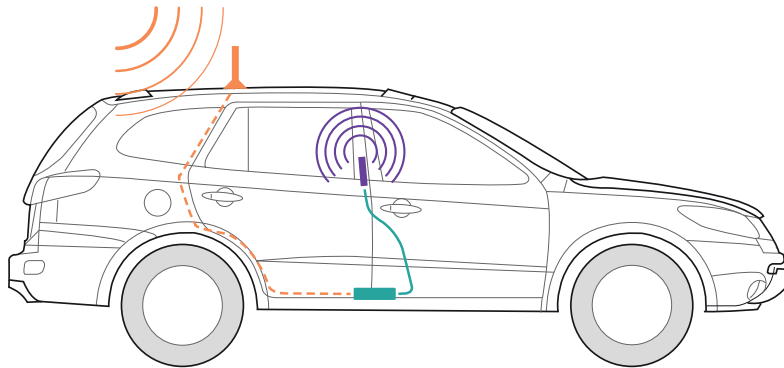

Power Supply (859913)

About

The **Drive 4G-M** is weBoost's most popular 4G vehicle cell phone signal booster. This booster for vehicles extends cellular signal range to ensure you get better voice and data with fewer dropped calls, improved voice quality, faster uploads and downloads. weBoost's Drive 4G-M boosts cell signals up to 32x to enhance 4G LTE and 3G signals for everyone in the vehicle such as a car, truck, van or RV. This booster is compatible with all US and Canadian wireless networks such as Verizon, AT&T, Sprint, T-Mobile, US Cellular, Straight Talk and more. Each booster comes with an inside antenna, magnetic outside antenna, and power supply.

Complete with a quick install guide for easy setup. weBoost provides 2-year warranty to ensure the best cell phone signal booster experience possible.

Specifications

MODEL NUMBER	470108	
FREQUENCIES	Band 12/17	700 MHz
	Band 13	700 MHz
	Band 5	850 MHz
	Band 4	1700/2100 MHz
	Band 2	1900 MHz
MAX GAIN	50 dB	
IMPEDANCE	50 Ohm	
POWER	12V / 2 A	
CONNECTORS	SMA Female	
BOOSTER DIMENSIONS	6.5 x 4.5 x 1.5 in	
BOOSTER WEIGHT	1.16 lbs	

Installation

- 1 Receives signal:** The powerful antenna reaches out to access a voice and 3G, 4G, and LTE data signal, and delivers it to the booster.
- 2 Boost signal:** The booster receives the signal, amplifies it, and serves as a relay between your phone and the nearest cell tower.
- 3 Broadcasts signal:** Your devices get a stronger signal, and calls and data are fed through the booster back to the network.