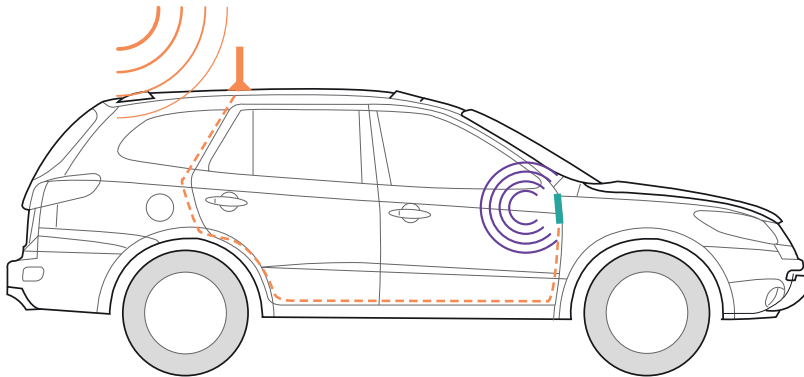

Mount

Large Arms (995003)

About

The **Drive 4G-S** (formally the Sleek 4G) is weBoost's most affordable 4G vehicle cell phone signal booster. This 4G booster can boost cell signals up to 32x, enhancing 4G LTE and 3G signals for one person in a car, truck, van or RV. weBoost's 4G-S is compatible with all US and Canadian networks such as Verizon, AT&T, Sprint, T-Mobile, US Cellular, Straight Talk and more.

Installation

- 1 Receives signal:** The powerful antenna reaches out to access a voice and 3G, 4G, and LTE data signal, and delivers it to the booster.
- 2 Boost signal:** The booster receives the signal, amplifies it, and serves as a relay between your phone and the nearest cell tower.
- 3 Broadcasts signal:** Your devices get a stronger signal, and calls and data are fed through the booster back to the network.