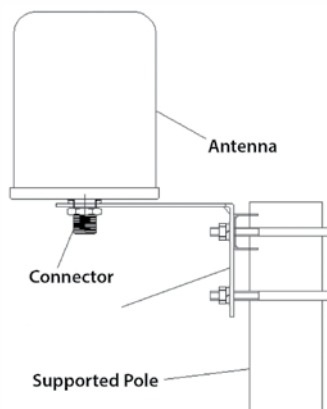

Installation Sketch:

PRODUCT No:
TS210371 Top Signal Omni Antenna

Features:

- 3dB
- Indoor/Outdoor Omni
- White ABS dome material
- Pole mounting hardware
- Omni-Directional
- 3-Way mounting system

Application:

- Verizon LTE 4G
- 750 MHz WiMax Upper Band
- 700 MHz Public Safety Applications
- Cellular 800 and PCS 1900
- 1700/2100 AWS

Specifications:

Category	Antenna
Model	TS413001
Freq.Range-MHz	698-896 / 1700-2700 MHz
Gain-dBi	698-896 MHz - 3dB 1700-2700 MHz - 3.5dB
Horizontal Beam	360°
Vertical Beam	55-60°
Color	White
VSWR	<1.5
Impedance	50 ohm
Input Max Power	100 W
Polarization	Vertical
Connector	N-Female
Size	3.93 x 5.12 in 100 x 130 mm
Antenna Weight	0.27 kg