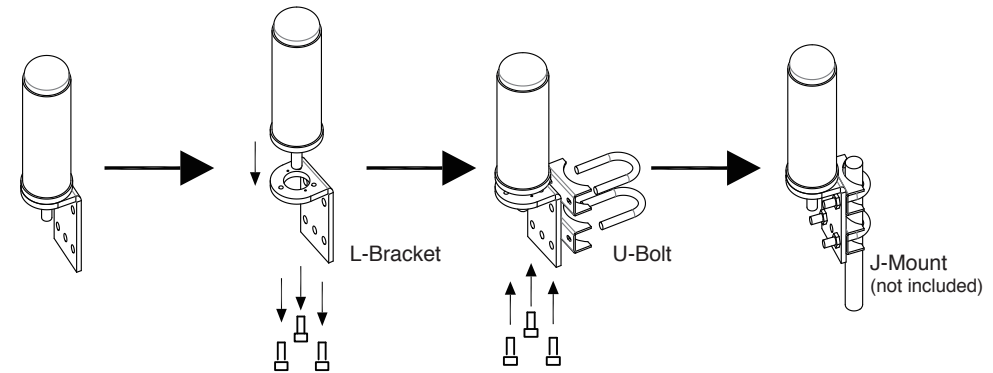

The SC-288W wide band fiberglass antenna is an omni-directional antenna that can receive and send signals from 360° and does not need to be pointed toward a cellular tower. Range of antenna is approximately 30 miles to and from cellular towers free of obstructions.

Besides the antenna itself, parts include mounting equipment for either a flat horizontal surface or a wall. It should be mounted in an upright position for best results.

Installation

Place antenna through the hole on the top of the L-Bracket.

Attached 3 screws through the L-Bracket and into holes on the base of the antenna.

Place the 2 U-bolt ends with the J-Mount (not included) inside, through the U-Bolt base and then through the L-Bracket.

Attach the 3 lock washers to the ends of the U-Bolts on the back of the L-Bracket and tighten with the provided Hex nuts.

Specifications

Frequency	698-960 / 1700-2700 MHz
Input Impedance	50 Ohm
Antenna Gain	2-3 dBi / 3-4 dBi
VSWR	≤1.8
Power Rating	10 W
Polarization Type	Vertical
Radiation	Omni-directional
Maximum Power	100 Watt
Connector type	N-Female
Dimension	9.5" x 3.9"
Color	White
Mount	Mounts on the roof or wall
Operating Temperature	-22°F to +176°
Beamwidth Groundplane	E:72 H:92/ E:50 H:80
Material	Fiberglass