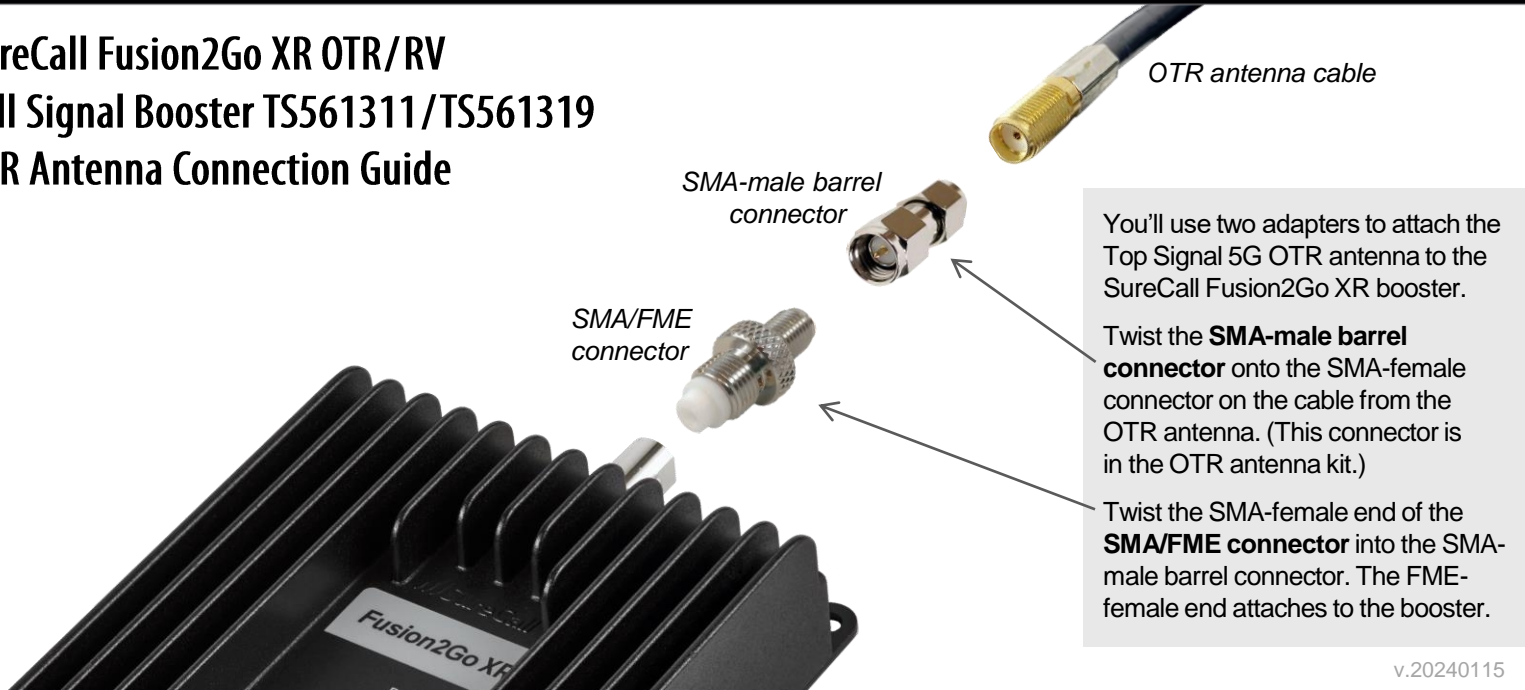

## SureCall Fusion2Go XR OTR/RV Cell Signal Booster TS561311/TS561319 OTR Antenna Connection Guide

You'll use two adapters to attach the Top Signal 5G OTR antenna to the SureCall Fusion2Go XR booster.

Twist the **SMA-male barrel connector** onto the SMA-female connector on the cable from the OTR antenna. (This connector is in the OTR antenna kit.)

Twist the SMA-female end of the **SMA/FME connector** into the SMA-female barrel connector. The FME-female end attaches to the booster.

v.20240115