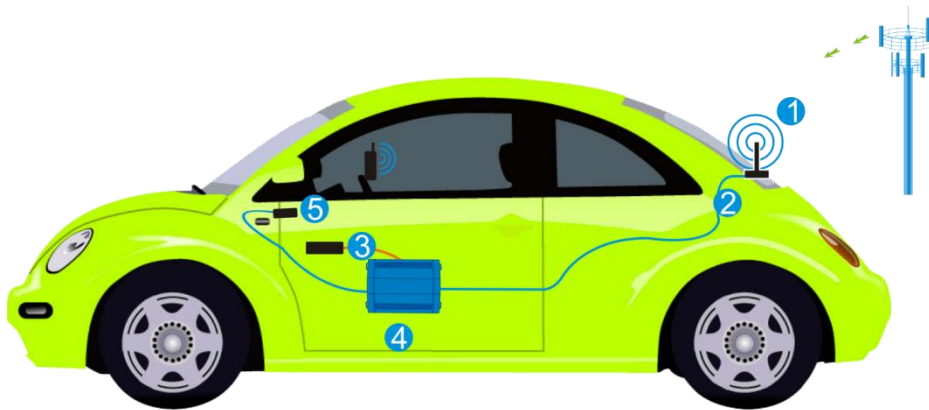

Specification

Electrical specification	
UL Frequency Range	698-716 / 776 – 787 / 824-849 / 1850-1910 / 1710-1755
DL Frequency Range	728-746 / 746 – 757 / 869-894 / 1930-1990 / 2110-2155
Supported Standards	CDMA, WCDMA, GSM, EDGE, HSPA+, EVDO, LTE and all cellular standards
Max .Gain	50dB
Automatic Gain Control	31dB
I/O Port	SMA-Female
Impedance	50 ohm
Environment Conditions	IP40
Dimensions	4.7*7.8*1.4inch / 120*198*34mm
Weight	≤5.5Lbs/2.5Kg
Power Supply	DC12V / 3A

Installation Example

1. Magnetic Antenna   2. Cable   3. 12V Car Lighter Power Supply
  4. Car Booster   5. Server Antenna