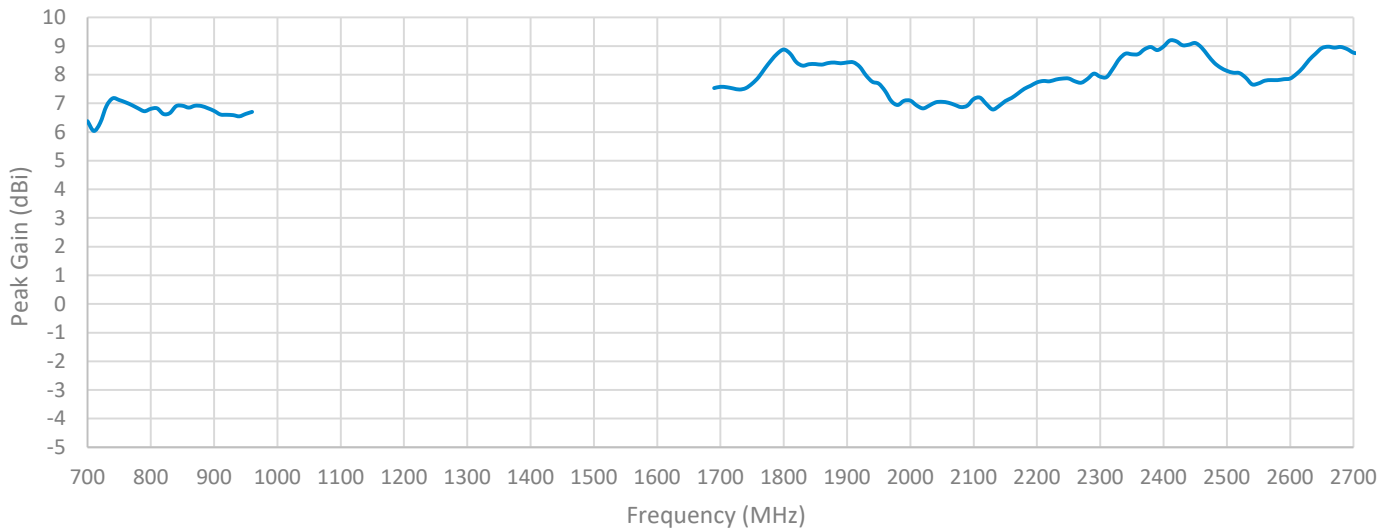

Kit Includes

Outside Directional Antenna

Mounting Bracket

Specifications

ELECTRICAL

Frequency Band (MHz)	698-806	806-960	1710-1880	1900-2200	2200-2700
Peak Gain (dBi)	7.2	6.9	8.9	8.4	9.2
Efficiency (%)	93.0	84.5	82.8	80.1	82.6
VSWR	<1.5:1		<1.5:1		
Polarization	Vertical				
Half-Power Azimuth Beamwidth (°)	118	121	101	103	79
Half-Power Elevation Beamwidth (°)	68	71	65	62	54
Front-to-Back Ratio (dB)	>12		>15	>12	>12
Impedance (Ω)	75				
Maximum Power (W)	50				

YZ Plane

Radiation Patterns, 2300-2700 MHz

2300 MHz 2500 MHz 2600 MHz 2700 MHz

XY Plane

YZ Plane

Peak Gain

Efficiency

VSWR