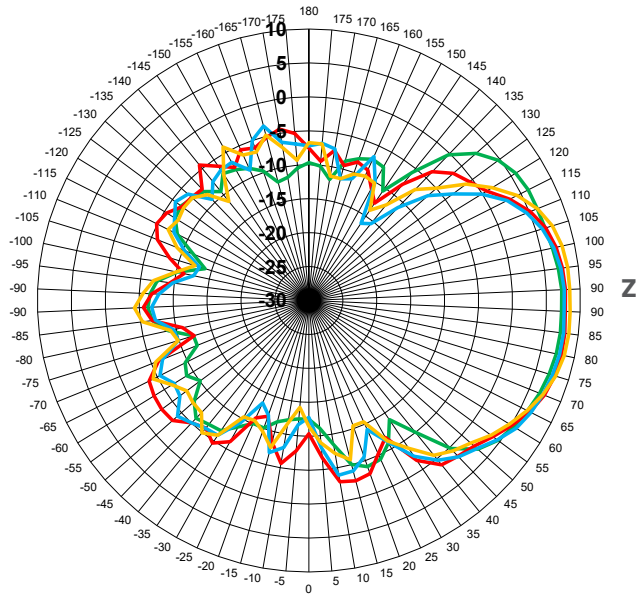

Kit Includes

Outside Directional Antenna

Mounting Bracket

Specifications

ELECTRICAL

Frequency Band (MHz)	698-806	806-960	1710-1880	1900-2200	2200-2700
Peak Gain (dBi)	7.2	6.9	8.9	8.4	9.2
Efficiency (%)	93.0	84.5	82.8	80.1	82.6
VSWR	<1.5:1		<1.5:1		
Polarization	Vertical				
Half-Power Azimuth Beamwidth (°)	118	121	101	103	79
Half-Power Elevation Beamwidth (°)	68	71	65	62	54
Front-to-Back Ratio (dB)	>12		>15	>12	>12
Impedance (Ω)	75				
Maximum Power (W)	50				

MECHANICAL

Model	314445
Connector	F- Female
Dimensions (in / mm)	11.375x8.5x2.625 / 288.9x215.9x66.6
Shipping Dimensions (in / mm)	14.25x9.125x4.0 / 361.9x231.7x101.6
Antenna weight (lb / kg)	1.37 / .62
Packing weight (lb / kg)	2.05 / .92
Wind Loading Area (ft ² / m ²)	0.54 / 0.05
Radiator Material	Aluminum
Radome Material	Plastic-ChiMei PC385

Radiation Patterns, 700-960 MHz

700 MHz 800 MHz 900 MHz 960 MHz

Test Setup

XY Plane

YZ Plane

Radiation Patterns, 1700-2200 MHz

1700 MHz 1900 MHz 2100 MHz 2200 MHz

XY Plane

YZ Plane

Radiation Patterns, 2300-2700 MHz

2300 MHz 2500 MHz 2600 MHz 2700 MHz

XY Plane

YZ Plane

Peak Gain

Efficiency

VSWR