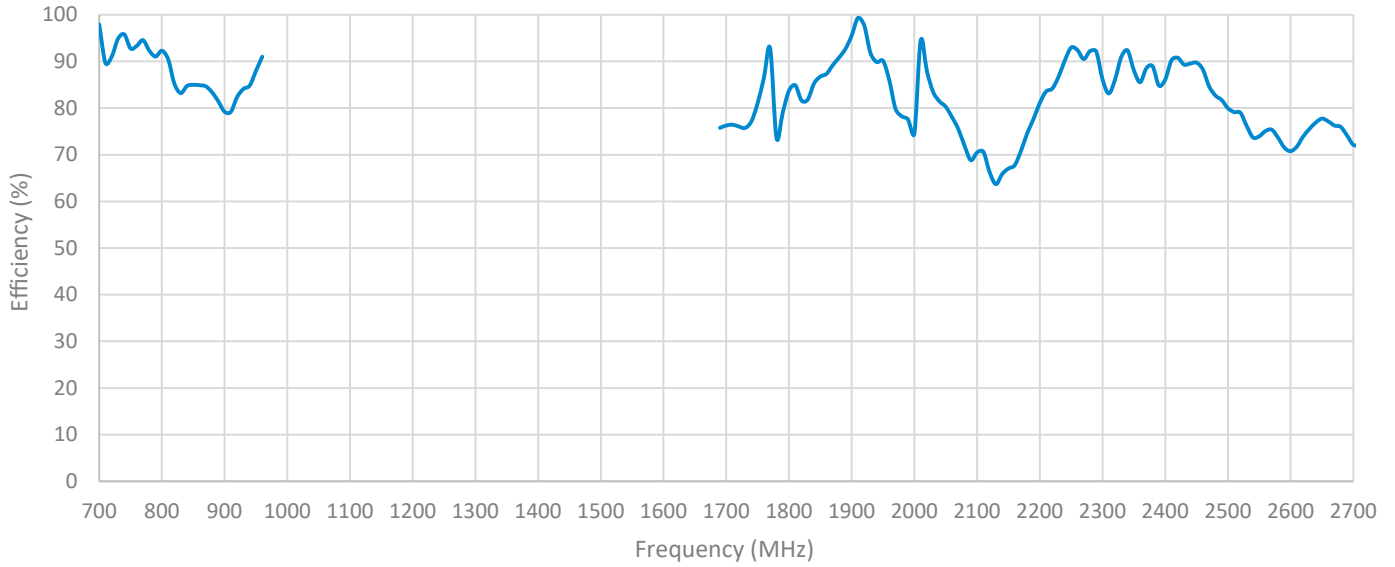

Kit Includes

Outside Directional Antenna

Mounting Bracket

Specifications

ELECTRICAL

Frequency Band (MHz)	698-806	806-960	1710-1880	1900-2200	2200-2700
Peak Gain (dBi)	7.2	6.9	8.9	8.4	9.2
Efficiency (%)	93.0	84.5	82.8	80.1	82.6
VSWR	<1.5:1		<1.5:1		
Polarization	Vertical				
Half-Power Azimuth Beamwidth (°)	118	121	101	103	79
Half-Power Elevation Beamwidth (°)	68	71	65	62	54
Front-to-Back Ratio (dB)	>12		>15	>12	>12
Impedance (Ω)	75				
Maximum Power (W)	50				

YZ Plane

Radiation Patterns, 2300-2700 MHz

2300 MHz 2500 MHz 2600 MHz 2700 MHz

XY Plane

YZ Plane

Peak Gain

Efficiency

VSWR