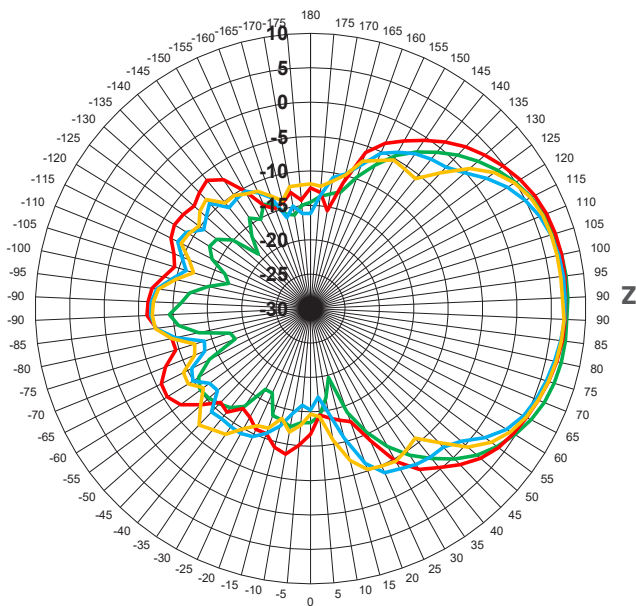

Kit Includes

Outside Directional Antenna

Mounting Bracket

Specifications

ELECTRICAL

Frequency Band (MHz)	698-806	806-960	1710-1880	1900-2200	2200-2700
Peak Gain (dBi)	7.2	6.9	8.9	8.4	9.2
Efficiency (%)	93.0	84.5	82.8	80.1	82.6
VSWR	<1.5:1		<1.5:1		
Polarization	Vertical				
Half-Power Azimuth Beamwidth (°)	118	121	101	103	79
Half-Power Elevation Beamwidth (°)	68	71	65	62	54
Front-to-Back Ratio (dB)	>12		>15	>12	>12
Impedance (Ω)	75				
Maximum Power (W)	50				

Radiation Patterns, 700-960 MHz

700 MHz 800 MHz 900 MHz 960 MHz

Test Setup

XY Plane

YZ Plane

Radiation Patterns, 1700-2200 MHz

1700 MHz 1900 MHz 2100 MHz 2200 MHz

XY Plane

YZ Plane

Radiation Patterns, 2300-2700 MHz

2300 MHz 2500 MHz 2600 MHz 2700 MHz

XY Plane

YZ Plane

Peak Gain

Efficiency

VSWR