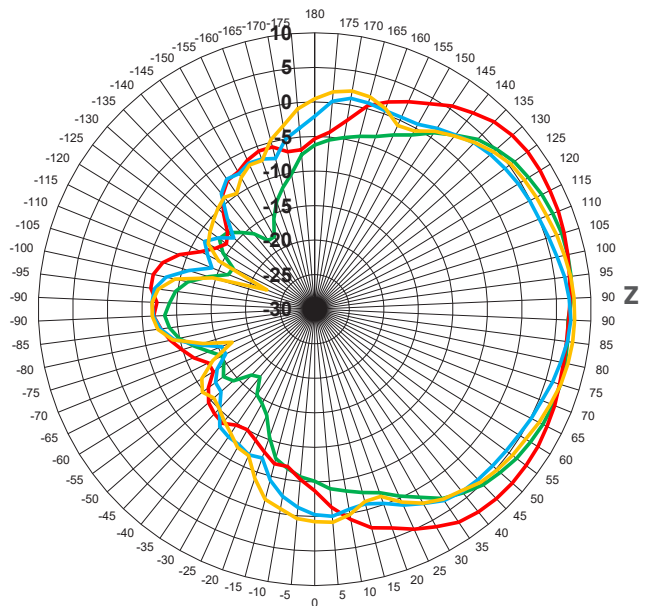

Kit Includes

Outside Directional Antenna

Mounting Bracket

Specifications

ELECTRICAL

Frequency Band (MHz)	698-806	806-960	1710-1880	1900-2200	2200-2700
Peak Gain (dBi)	7.2	6.9	8.9	8.4	9.2
Efficiency (%)	93.0	84.5	82.8	80.1	82.6
VSWR	<1.5:1		<1.5:1		
Polarization	Vertical				
Half-Power Azimuth Beamwidth (°)	118	121	101	103	79
Half-Power Elevation Beamwidth (°)	68	71	65	62	54
Front-to-Back Ratio (dB)	>12		>15	>12	>12
Impedance (Ω)	75				
Maximum Power (W)	50				

Radiation Patterns, 700-960 MHz

700 MHz 800 MHz 900 MHz 960 MHz

Test Setup

XY Plane

YZ Plane

Radiation Patterns, 1700-2200 MHz

1700 MHz 1900 MHz 2100 MHz 2200 MHz

XY Plane

YZ Plane

Radiation Patterns, 2300-2700 MHz

2300 MHz 2500 MHz 2600 MHz 2700 MHz

XY Plane

YZ Plane

Peak Gain

Efficiency

VSWR