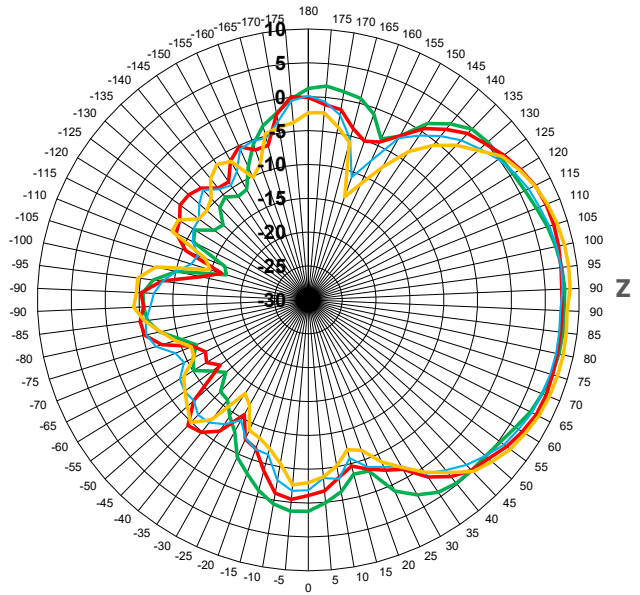

Kit Includes

Outside Directional Antenna

Mounting Bracket

Specifications

ELECTRICAL

Frequency Band (MHz)	698-806	806-960	1710-1880	1900-2200	2200-2700
Peak Gain (dBi)	7.2	6.9	8.9	8.4	9.2
Efficiency (%)	93.0	84.5	82.8	80.1	82.6
VSWR	<1.5:1		<1.5:1		
Polarization	Vertical				
Half-Power Azimuth Beamwidth (°)	118	121	101	103	79
Half-Power Elevation Beamwidth (°)	68	71	65	62	54
Front-to-Back Ratio (dB)	>12		>15	>12	>12
Impedance (Ω)	75				
Maximum Power (W)	50				

Radiation Patterns, 700-960 MHz

700 MHz 800 MHz 900 MHz 960 MHz

Test Setup

XY Plane

YZ Plane

Radiation Patterns, 1700-2200 MHz

1700 MHz 1900 MHz 2100 MHz 2200 MHz

XY Plane

YZ Plane

Radiation Patterns, 2300-2700 MHz

2300 MHz 2500 MHz 2600 MHz 2700 MHz

XY Plane

YZ Plane

Peak Gain

Efficiency

VSWR