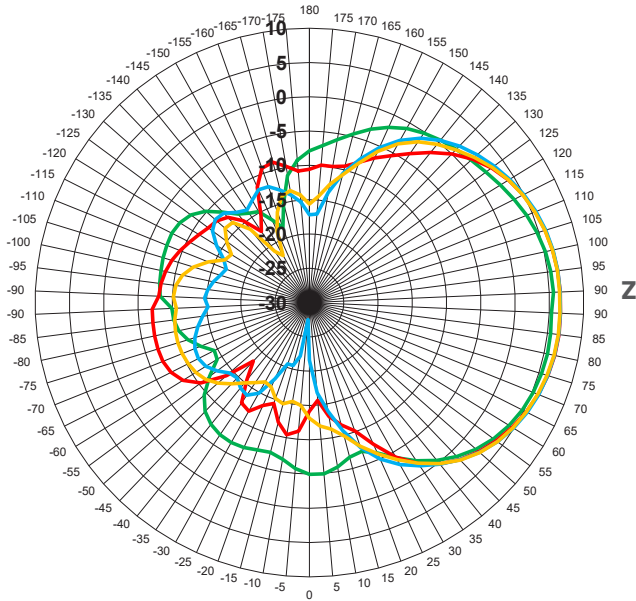

Kit Includes

Outside Directional Antenna

Mounting Bracket

Specifications

ELECTRICAL

Frequency Band (MHz)	698-806	806-960	1710-1880	1900-2200	2200-2700
Peak Gain (dBi)	7.2	6.9	8.9	8.4	9.2
Efficiency (%)	93.0	84.5	82.8	80.1	82.6
VSWR	<1.5:1		<1.5:1		
Polarization	Vertical				
Half-Power Azimuth Beamwidth (°)	118	121	101	103	79
Half-Power Elevation Beamwidth (°)	68	71	65	62	54
Front-to-Back Ratio (dB)	>12		>15	>12	>12
Impedance (Ω)	75				
Maximum Power (W)	50				

MECHANICAL

Model	314445
Connector	F- Female
Dimensions (in / mm)	11.375x8.5x2.625 / 288.9x215.9x66.6
Shipping Dimensions (in / mm)	14.25x9.125x4.0 / 361.9x231.7x101.6
Antenna weight (lb / kg)	1.37 / .62
Packing weight (lb / kg)	2.05 / .92
Wind Loading Area (ft ² / m ²)	0.54 / 0.05
Radiator Material	Aluminum
Radome Material	Plastic-ChiMei PC385

Radiation Patterns, 700-960 MHz

700 MHz 800 MHz 900 MHz 960 MHz

Test Setup

XY Plane

YZ Plane

Radiation Patterns, 1700-2200 MHz

1700 MHz 1900 MHz 2100 MHz 2200 MHz

XY Plane

YZ Plane

Radiation Patterns, 2300-2700 MHz

2300 MHz 2500 MHz 2600 MHz 2700 MHz

XY Plane

YZ Plane

Peak Gain

Efficiency

VSWR