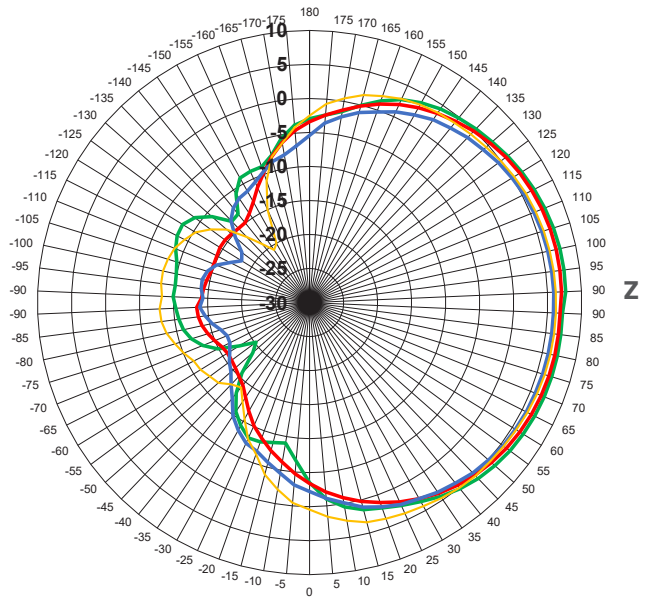

Kit Includes

Outside Directional Antenna

Mounting Bracket

Specifications

ELECTRICAL

Frequency Band (MHz)	698-806	806-960	1710-1880	1900-2200	2200-2700
Peak Gain (dBi)	7.2	6.9	8.9	8.4	9.2
Efficiency (%)	93.0	84.5	82.8	80.1	82.6
VSWR	<1.5:1		<1.5:1		
Polarization	Vertical				
Half-Power Azimuth Beamwidth (°)	118	121	101	103	79
Half-Power Elevation Beamwidth (°)	68	71	65	62	54
Front-to-Back Ratio (dB)	>12		>15	>12	>12
Impedance (Ω)	75				
Maximum Power (W)	50				

MECHANICAL

Model	314445
Connector	F- Female
Dimensions (in / mm)	11.375x8.5x2.625 / 288.9x215.9x66.6
Shipping Dimensions (in / mm)	14.25x9.125x4.0 / 361.9x231.7x101.6
Antenna weight (lb / kg)	1.37 / .62
Packing weight (lb / kg)	2.05 / .92
Wind Loading Area (ft ² / m ²)	0.54 / 0.05
Radiator Material	Aluminum
Radome Material	Plastic-ChiMei PC385

Radiation Patterns, 700-960 MHz

700 MHz 800 MHz 900 MHz 960 MHz

Test Setup

XY Plane

YZ Plane

Radiation Patterns, 1700-2200 MHz

1700 MHz 1900 MHz 2100 MHz 2200 MHz

XY Plane

YZ Plane

Radiation Patterns, 2300-2700 MHz

2300 MHz 2500 MHz 2600 MHz 2700 MHz

XY Plane

YZ Plane

Peak Gain

Efficiency

VSWR