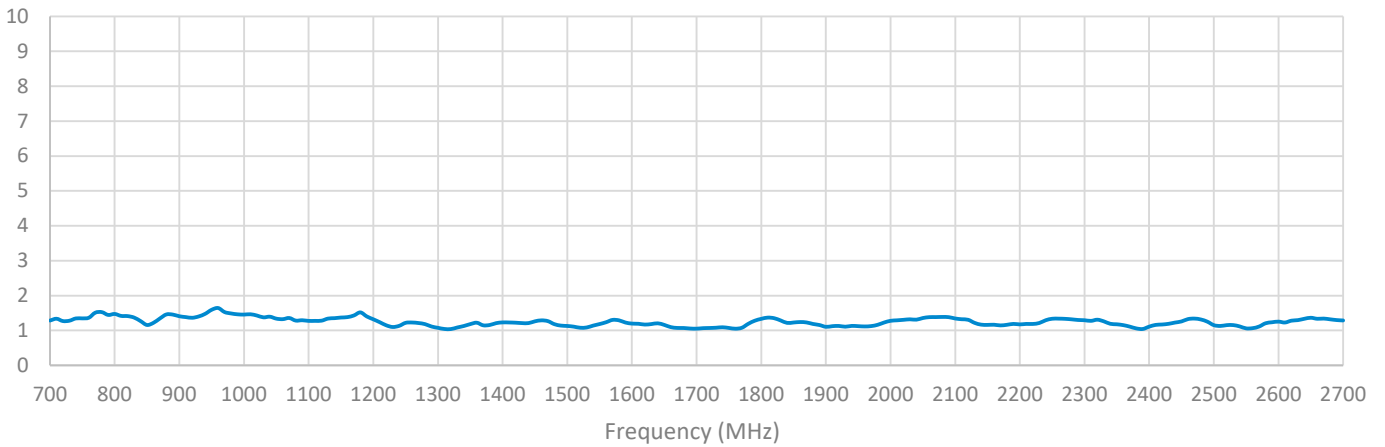

YZ Plane

Radiation Patterns, 2300-2700 MHz

2300 MHz 2500 MHz 2600 MHz 2700 MHz

XY Plane

YZ Plane

Peak Gain

Efficiency

VSWR