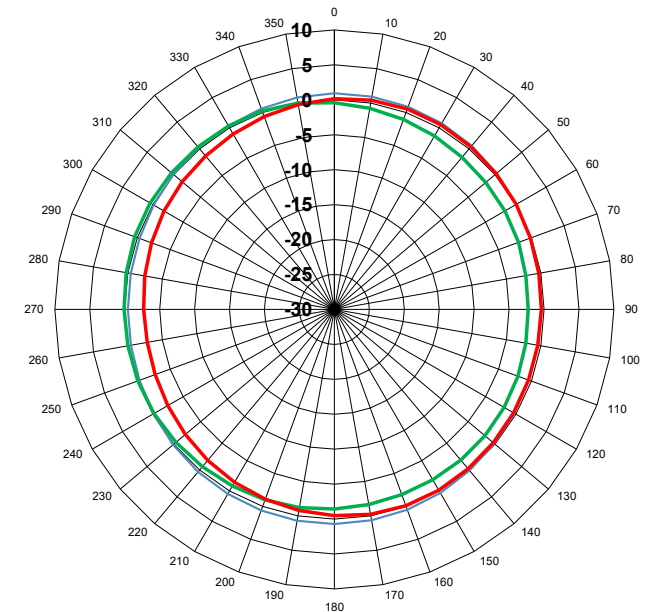

Kit Includes

Drive Magnet
Outside Antenna

Adhesive
Disk

Specifications

ELECTRICAL

Frequency Band (MHz)	698-806	806-960	1710-1880	1900-2200	2200-2700
Peak Gain (dBi)	0.5	1.1	.80	.41	.77
Efficiency (%)	50.0	45.0	30.6	27.8	28.5
VSWR	<2:1		<2:1		
Polarization	Vertical				
Half-Power Azimuth Beamwidth (°)	360	360	360	360	360
Half-Power Elevation Beamwidth (°)	63.1	44.0	29.6	31.7	30.4
Impedance (Ω)	50				
Maximum Power (W)	50				

Radiation Patterns, 700-960 MHz

700 MHz 800 MHz 900 MHz 960 MHz

XZ Plane

XY Plane

Radiation Patterns, 1700-2200 MHz

1700 MHz 1900 MHz 2100 MHz

XZ Plane

XY Plane

Radiation Patterns, 2300-2700 MHz

■ 2300 MHz ■ 2500 MHz ■ 2700 MHz

XZ Plane

XY Plane

Peak Gain

Efficiency

VSWR

Support