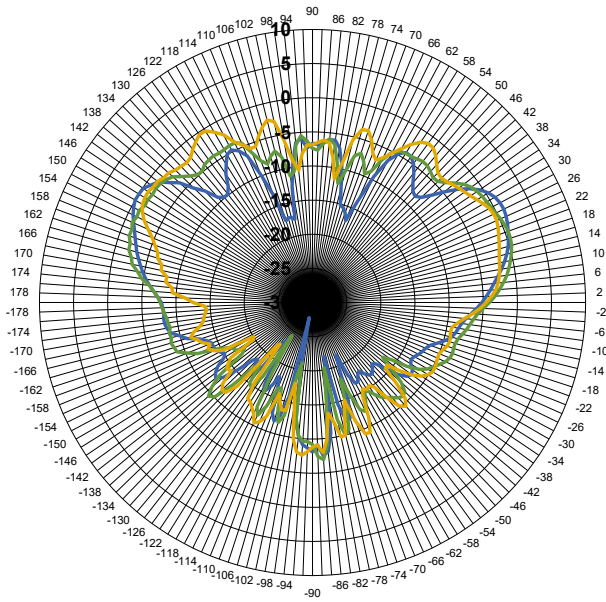

Kit Includes

Drive Magnet
Outside Antenna

Adhesive
Disk

Specifications

ELECTRICAL

Frequency Band (MHz)	698-806	806-960	1710-1880	1900-2200	2200-2700
Peak Gain (dBi)	0.5	1.1	.80	.41	.77
Efficiency (%)	50.0	45.0	30.6	27.8	28.5
VSWR	<2:1		<2:1		
Polarization	Vertical				
Half-Power Azimuth Beamwidth (°)	360	360	360	360	360
Half-Power Elevation Beamwidth (°)	63.1	44.0	29.6	31.7	30.4
Impedance (Ω)	50				
Maximum Power (W)	50				

Radiation Patterns, 700-960 MHz

700 MHz 800 MHz 900 MHz 960 MHz

XZ Plane

XY Plane

Radiation Patterns, 1700-2200 MHz

1700 MHz 1900 MHz 2100 MHz

XZ Plane

XY Plane

Radiation Patterns, 2300-2700 MHz

■ 2300 MHz ■ 2500 MHz ■ 2700 MHz

XZ Plane

XY Plane

Peak Gain

Efficiency

VSWR

Support