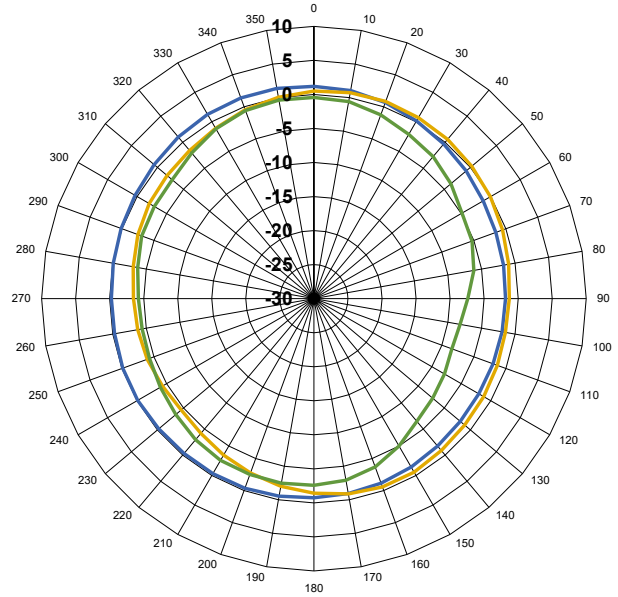

Kit Includes

Drive Magnet
Outside Antenna

Adhesive
Disk

Specifications

ELECTRICAL

Frequency Band (MHz)	698-806	806-960	1710-1880	1900-2200	2200-2700
Peak Gain (dBi)	0.5	1.1	.80	.41	.77
Efficiency (%)	50.0	45.0	30.6	27.8	28.5
VSWR	<2:1		<2:1		
Polarization	Vertical				
Half-Power Azimuth Beamwidth (°)	360	360	360	360	360
Half-Power Elevation Beamwidth (°)	63.1	44.0	29.6	31.7	30.4
Impedance (Ω)	50				
Maximum Power (W)	50				

Radiation Patterns, 700-960 MHz

700 MHz 800 MHz 900 MHz 960 MHz

XZ Plane

XY Plane

Radiation Patterns, 1700-2200 MHz

1700 MHz 1900 MHz 2100 MHz

XZ Plane

XY Plane

Radiation Patterns, 2300-2700 MHz

■ 2300 MHz ■ 2500 MHz ■ 2700 MHz

XZ Plane

XY Plane

Peak Gain

Efficiency

VSWR

Support