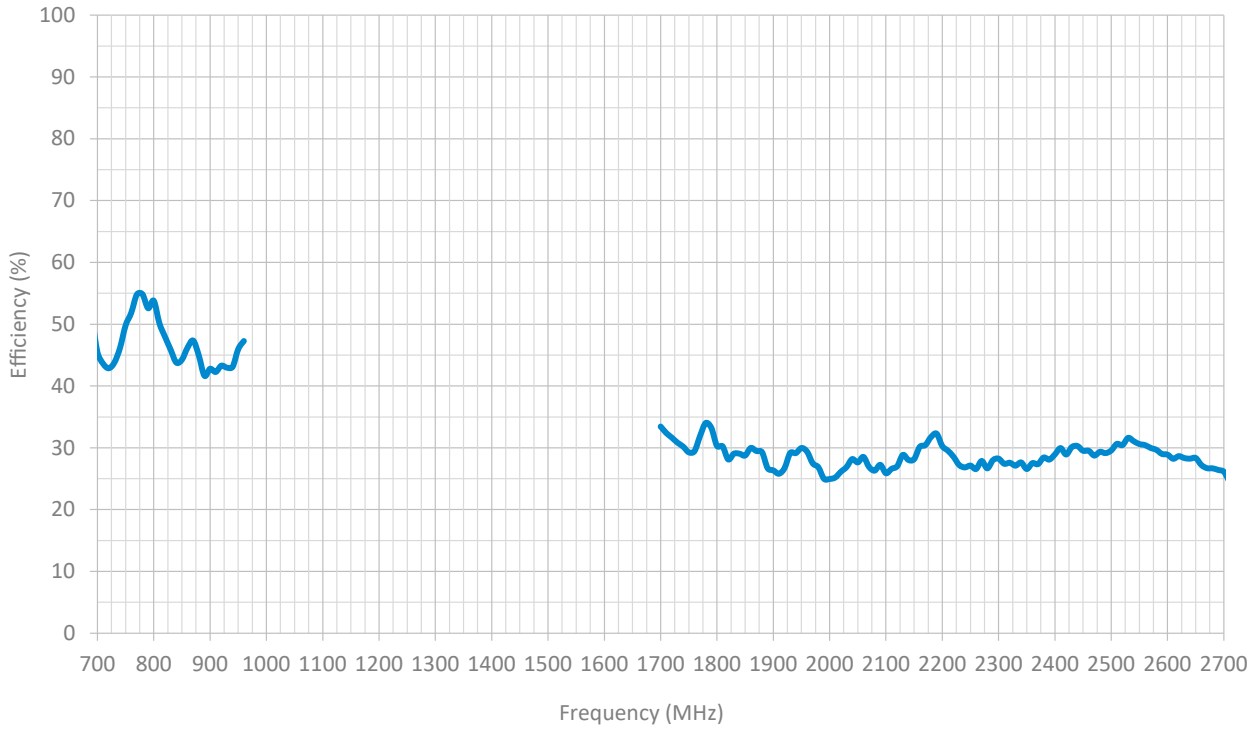

Kit Includes

Drive Magnet
Outside Antenna

Adhesive
Disk

Specifications

ELECTRICAL

Frequency Band (MHz)	698-806	806-960	1710-1880	1900-2200	2200-2700
Peak Gain (dBi)	0.5	1.1	.80	.41	.77
Efficiency (%)	50.0	45.0	30.6	27.8	28.5
VSWR	<2:1		<2:1		
Polarization	Vertical				
Half-Power Azimuth Beamwidth (°)	360	360	360	360	360
Half-Power Elevation Beamwidth (°)	63.1	44.0	29.6	31.7	30.4
Impedance (Ω)	50				
Maximum Power (W)	50				

Radiation Patterns, 700-960 MHz

700 MHz 800 MHz 900 MHz 960 MHz

XZ Plane

XY Plane

Radiation Patterns, 1700-2200 MHz

1700 MHz 1900 MHz 2100 MHz

XZ Plane

XY Plane

Radiation Patterns, 2300-2700 MHz

■ 2300 MHz ■ 2500 MHz ■ 2700 MHz

XZ Plane

XY Plane

Peak Gain

Efficiency

VSWR

Support