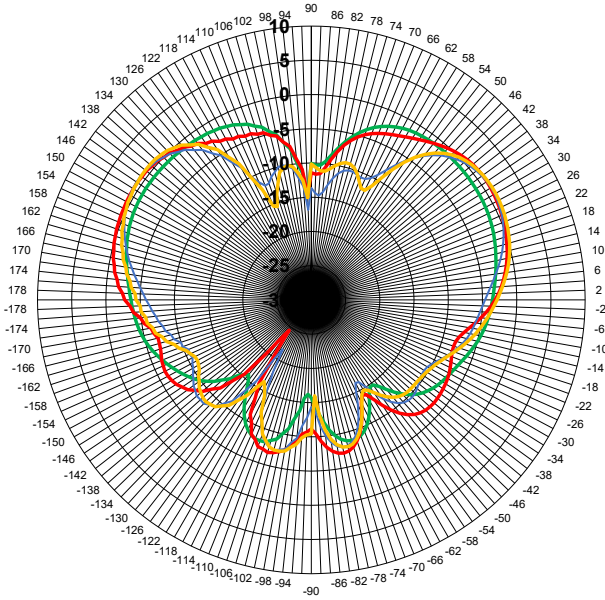

Kit Includes

Drive Magnet
Outside Antenna

Adhesive
Disk

Specifications

ELECTRICAL

Frequency Band (MHz)	698-806	806-960	1710-1880	1900-2200	2200-2700
Peak Gain (dBi)	0.5	1.1	.80	.41	.77
Efficiency (%)	50.0	45.0	30.6	27.8	28.5
VSWR	<2:1		<2:1		
Polarization	Vertical				
Half-Power Azimuth Beamwidth (°)	360	360	360	360	360
Half-Power Elevation Beamwidth (°)	63.1	44.0	29.6	31.7	30.4
Impedance (Ω)	50				
Maximum Power (W)	50				

MECHANICAL

Model	311215 / 311216
Connector	SMB Plug Female / SMA Female
OD Dimensions (in / mm)	1.96 / 50
Height Dimensions (in / mm)	3.39 / 86.2
Shipping Dimensions (in / mm)	5.25x2x7.5 / 133.3x50.8x190.5
Antenna weight (lb / kg)	.24 / .11
Packing weight (lb / kg)	.24 / .11
Radiator Material	PCB
Radome Material	Polycarbonate

Radiation Patterns, 700-960 MHz

700 MHz 800 MHz 900 MHz 960 MHz

XZ Plane

XY Plane

Radiation Patterns, 1700-2200 MHz

1700 MHz 1900 MHz 2100 MHz

XZ Plane

XY Plane

Radiation Patterns, 2300-2700 MHz

■ 2300 MHz ■ 2500 MHz ■ 2700 MHz

XZ Plane

XY Plane

Peak Gain

Efficiency

VSWR

Support