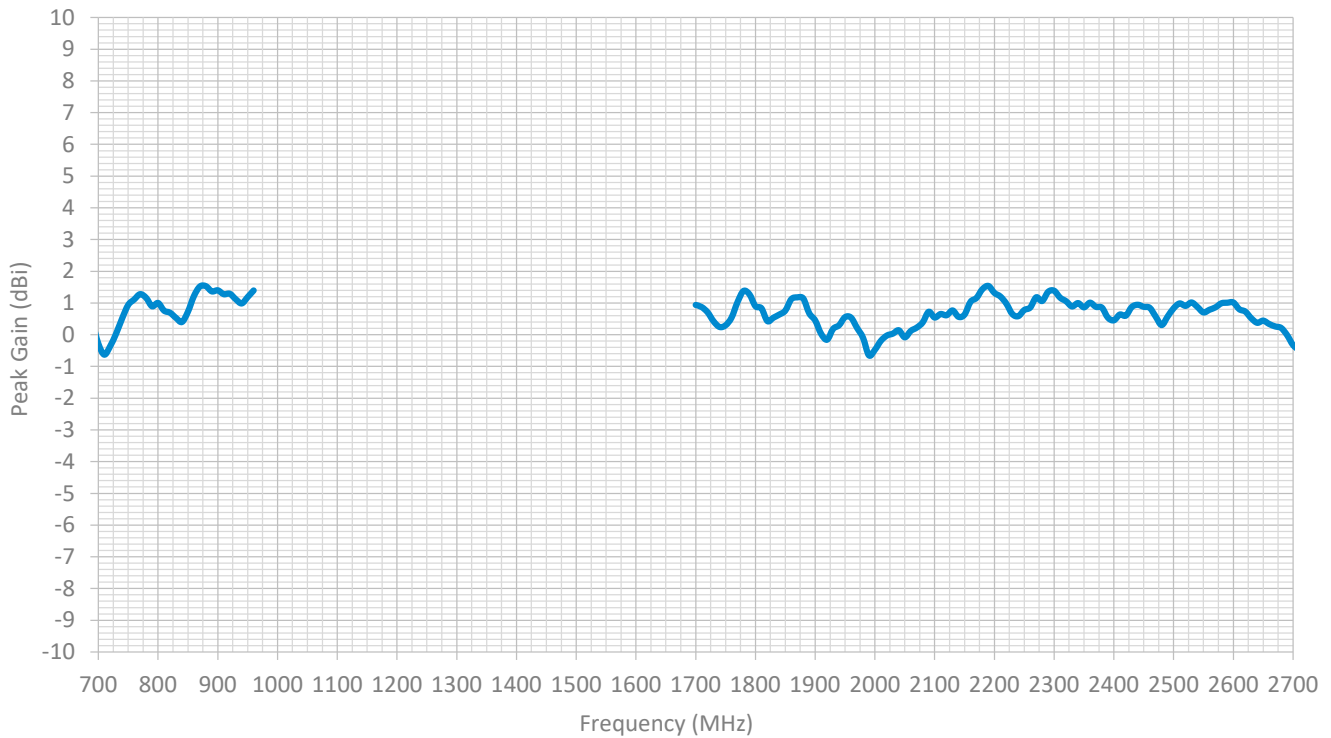

Kit Includes

Drive Magnet
Outside Antenna

Adhesive
Disk

Specifications

ELECTRICAL

Frequency Band (MHz)	698-806	806-960	1710-1880	1900-2200	2200-2700
Peak Gain (dBi)	0.5	1.1	.80	.41	.77
Efficiency (%)	50.0	45.0	30.6	27.8	28.5
VSWR	<2:1		<2:1		
Polarization	Vertical				
Half-Power Azimuth Beamwidth (°)	360	360	360	360	360
Half-Power Elevation Beamwidth (°)	63.1	44.0	29.6	31.7	30.4
Impedance (Ω)	50				
Maximum Power (W)	50				

Radiation Patterns, 700-960 MHz

700 MHz 800 MHz 900 MHz 960 MHz

XZ Plane

XY Plane

Radiation Patterns, 1700-2200 MHz

1700 MHz 1900 MHz 2100 MHz

XZ Plane

XY Plane

Radiation Patterns, 2300-2700 MHz

■ 2300 MHz ■ 2500 MHz ■ 2700 MHz

XZ Plane

XY Plane

Peak Gain

Efficiency

VSWR

Support