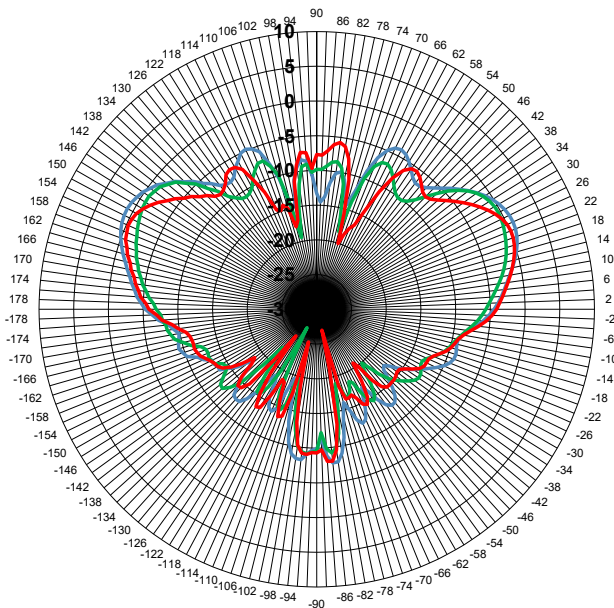

Kit Includes

Drive Magnet
Outside Antenna

Adhesive
Disk

Specifications

ELECTRICAL

Frequency Band (MHz)	698-806	806-960	1710-1880	1900-2200	2200-2700
Peak Gain (dBi)	0.5	1.1	.80	.41	.77
Efficiency (%)	50.0	45.0	30.6	27.8	28.5
VSWR	<2:1		<2:1		
Polarization	Vertical				
Half-Power Azimuth Beamwidth (°)	360	360	360	360	360
Half-Power Elevation Beamwidth (°)	63.1	44.0	29.6	31.7	30.4
Impedance (Ω)	50				
Maximum Power (W)	50				

Radiation Patterns, 700-960 MHz

700 MHz 800 MHz 900 MHz 960 MHz

XZ Plane

XY Plane

Radiation Patterns, 1700-2200 MHz

1700 MHz 1900 MHz 2100 MHz

XZ Plane

XY Plane

Radiation Patterns, 2300-2700 MHz

■ 2300 MHz ■ 2500 MHz ■ 2700 MHz

XZ Plane

XY Plane

Peak Gain

Efficiency

VSWR

Support