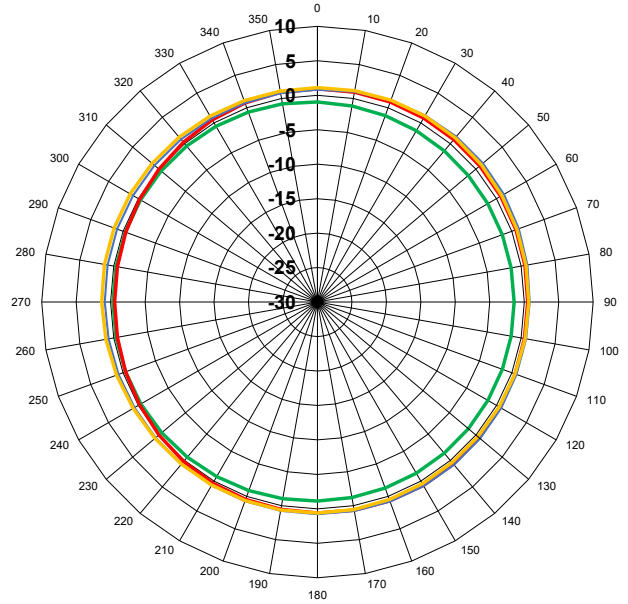

Kit Includes

Drive Magnet
Outside Antenna

Adhesive
Disk

Specifications

ELECTRICAL

Frequency Band (MHz)	698-806	806-960	1710-1880	1900-2200	2200-2700
Peak Gain (dBi)	0.5	1.1	.80	.41	.77
Efficiency (%)	50.0	45.0	30.6	27.8	28.5
VSWR	<2:1		<2:1		
Polarization	Vertical				
Half-Power Azimuth Beamwidth (°)	360	360	360	360	360
Half-Power Elevation Beamwidth (°)	63.1	44.0	29.6	31.7	30.4
Impedance (Ω)	50				
Maximum Power (W)	50				

Radiation Patterns, 700-960 MHz

700 MHz 800 MHz 900 MHz 960 MHz

XZ Plane

XY Plane

Radiation Patterns, 1700-2200 MHz

1700 MHz 1900 MHz 2100 MHz

XZ Plane

XY Plane

Radiation Patterns, 2300-2700 MHz

■ 2300 MHz ■ 2500 MHz ■ 2700 MHz

XZ Plane

XY Plane

Peak Gain

Efficiency

VSWR

Support