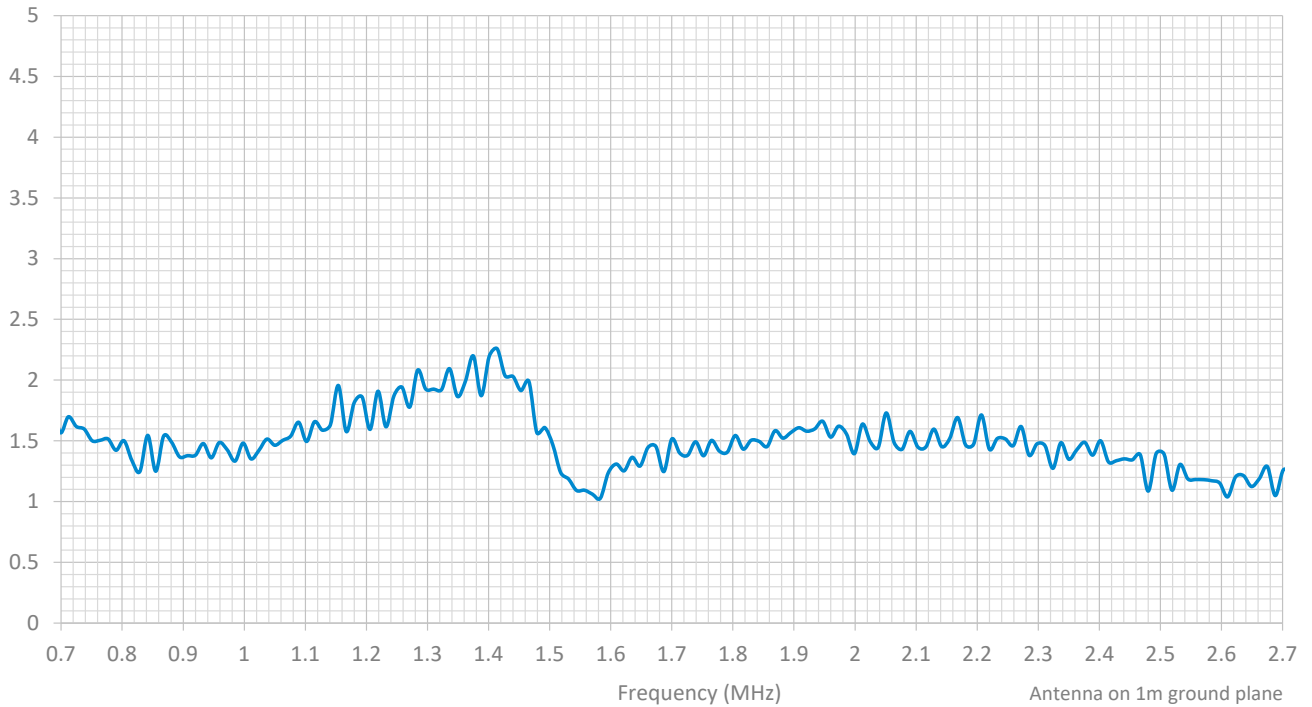

Radiation Patterns, 700-960 MHz

700 MHz 800 MHz 900 MHz 960 MHz

XZ Plane

XY Plane

Radiation Patterns, 1700-2200 MHz

1700 MHz 1900 MHz 2100 MHz

XZ Plane

XY Plane

Radiation Patterns, 2300-2700 MHz

■ 2300 MHz ■ 2500 MHz ■ 2700 MHz

XZ Plane

XY Plane

Peak Gain

Efficiency

VSWR

Support