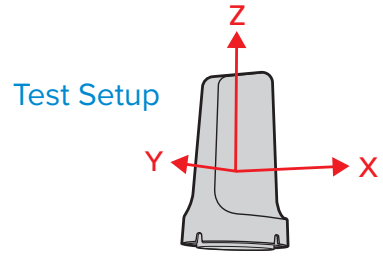

Radiation Patterns, 700-960 MHz

700 MHz   800 MHz   900 MHz   960 MHz