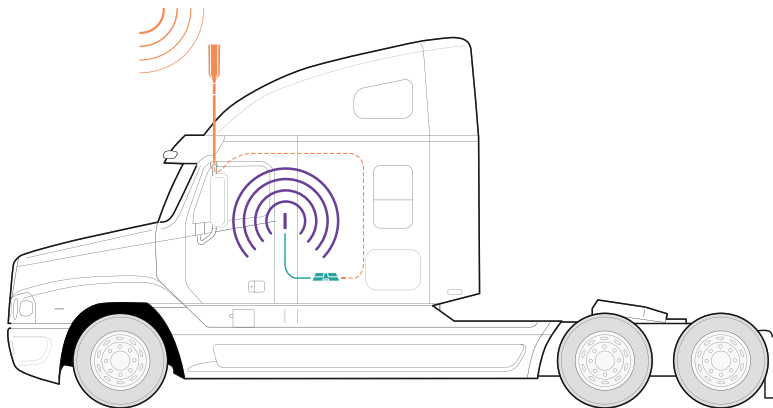

Drive Reach OTR

SKU: 477154

MAP: \$499.99

FEATURES

- Boosts signal for trucks with the OTR Trucker Antenna.
- Modular, height-adjustable antenna, from 7.5 to 40 inches so it can be installed on any vehicle.
- For multiple devices and users.
- Works on ALL cellular devices with ALL carriers simultaneously.
- Enhances talk, text, and high-speed data internet.

The **Drive Reach OTR** is our most powerful in-vehicle truck cell phone signal booster certified in the US, with Wilson Electronics* ruggedized, all weather OTR Truck Omni-Directional Antenna for maximum connection range and a 60% larger service range than the other boosters out there. The Drive Reach OTR boosts voice and data with max FCC-allowed 50 dB system gain, enhancing all available network signals, up to 32x. Drivers get fewer lost connections and dead zones, better audio quality, faster data uploads and downloads with this premier signal booster.

As with all weBoost boosters, all components needed for installation come in one package for easy DIY installation. The power supply plugs into CLA, while ignition power kits are also available. The Drive Reach OTR works with all cellular devices and all U.S. carriers. The booster kit comes with parts to accommodate multiple installation options. Included are 2 mast extensions, 3-way antenna mount, side exit adapter, antenna spring, cable adapter, and thread lock packets.

*New frequency band utilized by Drive Reach OTR

Installation

- 1 Receives signal:** The powerful antenna reaches out to access voice and data signals, and deliver them to the booster.
- 2 Boost signal:** The booster receives the signal, amplifies it, and serves as a relay between your phone and the nearest cell tower.
- 3 Broadcasts signal:** Your devices get a stronger signal, and calls and data are fed through the booster back to the network.