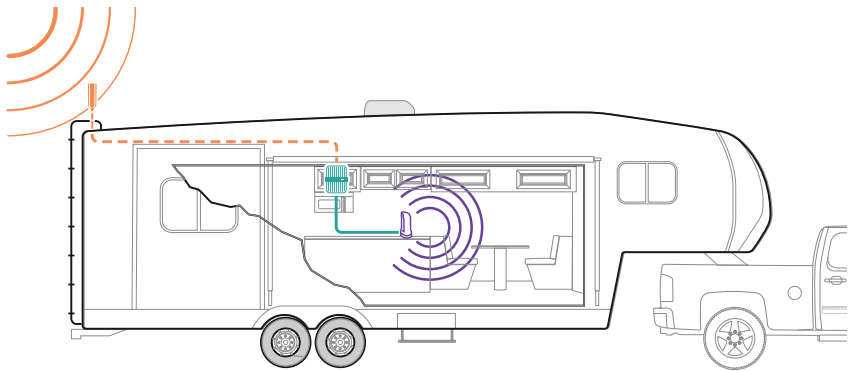

The Drive Reach RV kit comes with everything for DIY installation; including 25' of RG-6 extender cable for ideal booster placement within RVs of any size. With side-exit adapter and mounting hardware, the outside antenna fits universal CB-antenna mounts and exterior RV ladder poles. Drive Reach RV is compatible with all cell phones, hotspots, cellular-connected tablets, and other cell devices on all US mobile carriers—including Verizon, Sprint, AT&T, and T-Mobile.

Like all weBoost boosters, the Drive Reach RV is FCC-approved and comes with a 2-year warranty.

Specifications

MODEL NUMBER	470354*	
FREQUENCIES	Band 12/17	700 MHz
	Band 13	700 MHz
	Band 5	850 MHz
	Band 4	1700/2100 MHz
	Band 25/2*	1900 MHz
MAX GAIN	50 dB	
IMPEDANCE	50 Ohm	
POWER	5V / 4.5A	
CONNECTORS	SMB Female	
BOOSTER DIMENSIONS	6 x 4.5 x 1.5 in.	
BOOSTER WEIGHT	1.8 lbs	

*New frequency band utilized by Drive Reach RV

Installation

- 1 Receives signal:** The powerful antenna reaches out to access a voice and data signal, and delivers it to the booster.
- 2 Boost signal:** The booster receives the signal, amplifies it, and serves as a relay between your phone and the nearest cell tower.
- 3 Broadcasts signal:** Your devices get a stronger signal, and calls and data are fed through the booster back to the network.