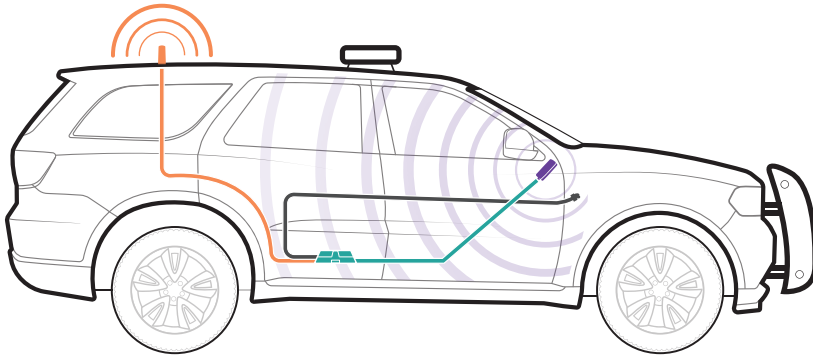

Installation

1. **1 Receives signal:** The powerful antenna reaches out to access all cellular voice and data, including 4G LTE and 3G, and delivers it to the booster.
2. **2 Boost signal:** The booster receives the signal, amplifies it, and serves as a relay between your phone and the nearest cell tower.
3. **3 Broadcasts signal:** Your devices get a stronger signal, and calls and data are fed through the booster back to the network.

Available Accessories

Support

2-Year Warranty from Purchase.