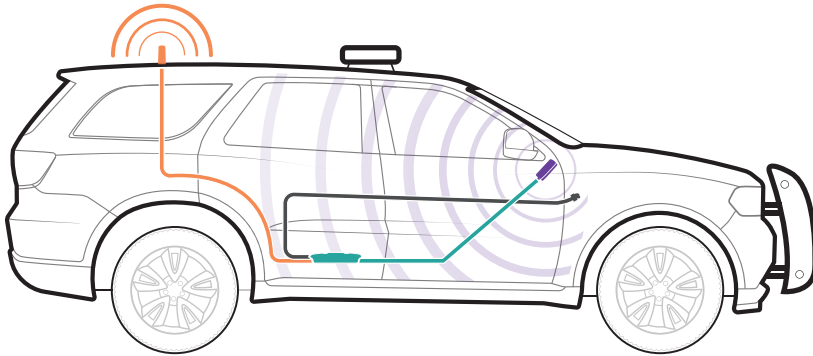

Installation