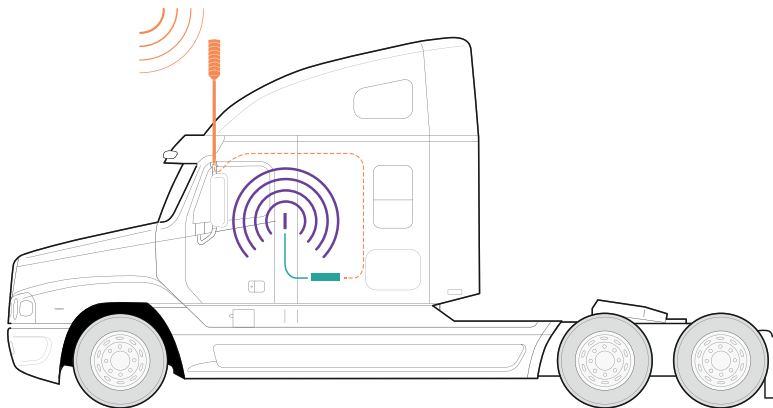

Drive 4G-X OTR

SKU: 470210 MAP: \$499.99

FEATURES

- Boosts 4G LTE & 3G for large trucks and RV's with 4G Trucker Antenna
- For multiple devices and users
- Works on ALL cellular devices with ALL carriers simultaneously
- Enhances talk, text, and high-speed 4G LTE internet

- LTE** FASTEST NETWORK SPEEDS
- 4G** FAST NETWORK SPEEDS
- +** UP TO +50 dB GAIN
- +** MULTI-USER WIRELESS BOOSTER

Kit Includes

About

The **Drive 4G-X OTR** is our most powerful in-vehicle truck cell phone signal booster certified in the US and Canada, with Wilson Electronics* ruggedized, all weather OTR Truck Omni-Directional Antenna for maximum connection range and a 60% larger service range than the other boosters out there. The Drive 4G-X OTR boosts voice and data with max FCC-allowed 50 dB system gain, enhancing 4G LTE, as well as 3G and 2G network signals, up to 32x. Drivers get fewer lost connections and dead zones, better audio quality, faster data uploads and downloads with this premier signal booster.

As with all weBoost boosters, all components needed for installation come in one package for easy DIY installation. The power supply plugs into CLA, while ignition power kits are also available. The Drive 4G-X OTR works with all cellular devices and all North American carriers. The booster kit comes with a 3-Way mount included, this antenna mounts to horizontal and vertical bars up to 1" diameter or to surface of vehicle.

Installation

- 1 Receives signal:** The powerful antenna reaches out to access a voice and 3G, 4G, and LTE data signal, and delivers it to the booster.
- 2 Boost signal:** The booster receives the signal, amplifies it, and serves as a relay between your phone and the nearest cell tower.
- 3 Broadcasts signal:** Your devices get a stronger signal, and calls and data are fed through the booster back to the network.