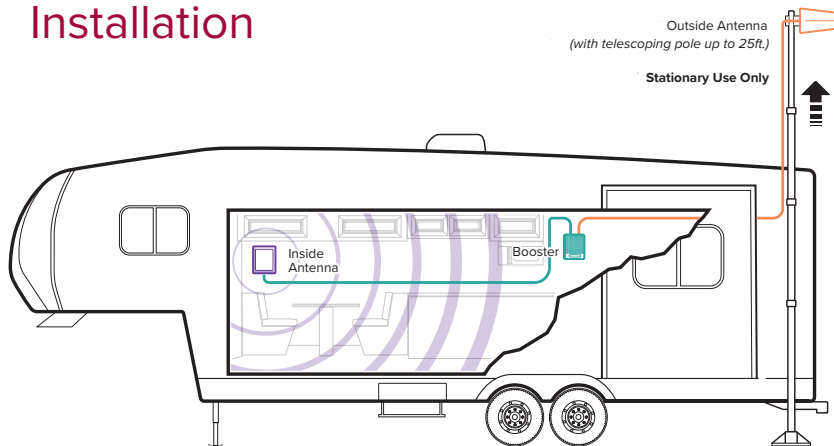

Installation

1. **1 Receives signal:** The powerful antenna reaches out to access existing outside signal from nearby cell towers and delivers it to the booster.
2. **2 Boost signal:** The booster received the signal, amplifies it inside your RV, and serves as a relay between cellular devices and the nearest cell tower.
3. **3 Broadcasts signal:** Your devices get a stronger signal, and calls and data are fed through the booster back to the network.

Support

2-Year Warranty from Purchase.