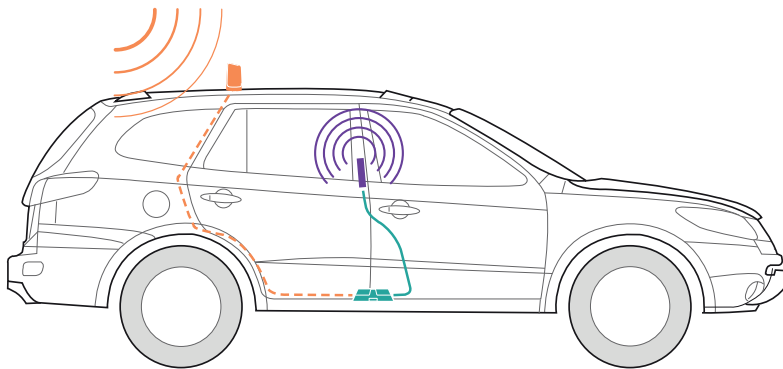

The sleek, metallic red exterior of the Drive Reach isn't just for show. The unique fin design increases surface area ensuring peak performance. Reliable SMA connections on the booster make secure antenna installation a snap. With its enhanced cellular coverage, enjoy fewer dropped calls, better voice quality, faster data speeds, and extended battery life.

Drive Reach simultaneously boosts cell signal for multiple users. Easy-to-follow instructions make tool-free installation a breeze. Plug the Drive Reach into the car's power supply, place the magnetic roof antenna, and get on the road to better signal.

*New frequency band utilized by Drive Reach.

Installation

- 1 Receives signal:** The powerful antenna reaches out to access voice and data signals. Then delivers them to the booster.
- 2 Boost signal:** The booster receives the signal, amplifies it, and serves as a relay between your phone and the nearest cell tower.
- 3 Broadcasts signal:** Your devices get a stronger signal, and calls and data are fed through the booster back to the network.