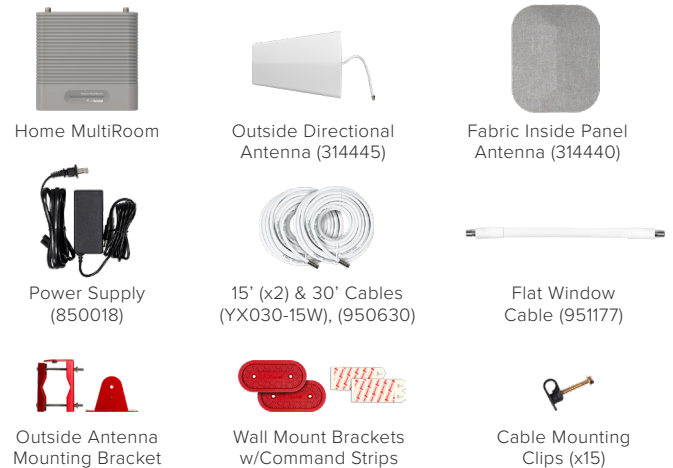

About

The weBoost **Home MultiRoom** cell signal booster boosts networks speeds across all available signal bands (including Band 25 for enhanced Sprint support) for up to three large rooms.

The Home MultiRoom also features an exclusive, Inside Antenna—featuring a built-in kickstand and stylish fabric cover while also providing best-in-class performance. Wall-mount installation is effortless with the included 3M® Command™ strips. The proprietary Outside Antenna offers a tool-free, finger-tightened precision mount. Users will experience faster data speeds, better voice quality, fewer dropped calls, and superior streaming capability. Home MultiRoom works with all US carriers—including Verizon, AT&T, T-Mobile, Sprint, and more.

It also comes with 2-year manufacturer’s warranty, and 30-day money-back guarantee.

Coverage Area

IF YOUR OUTSIDE SIGNAL IS	YOUR BOOSTED SIGNAL MAY BE
●●●● -89 AND LOWER About 5 bars	UP TO 5,000 sq. ft.
●●●● -90 dB About 3 to 4 bars	UP TO 3,500 sq. ft.
●●○○○ -100 dB About 1 to 2 bars	UP TO 1,000 sq. ft.
○○○○○ No existing	A signal booster likely will not work

- BOOSTS SIGNAL ON ALL AVAILABLE NETWORK SPEEDS
- UP TO 5,000 sq. ft. COVERAGE
- UP TO +65 dB GAIN
- MULTI-USER WIRELESS BOOSTER

Kit Includes

Specifications

MODEL NUMBER	470144†	
FREQUENCIES	Band 12/17	700 MHz
	Band 13	700 MHz
	Band 5	850 MHz
	Band 4	1700/2100 MHz
	Band 25/2	1900 MHz
MAX GAIN	65 dB	
IMPEDANCE	75 Ohm	
POWER	110-240 V AC, 50-60 Hz, 8 W	
CONNECTORS	F-Female	
BOOSTER DIMENSIONS	6.5 x 6 x 2.625 in.	
BOOSTER WEIGHT	1.9 lbs.	