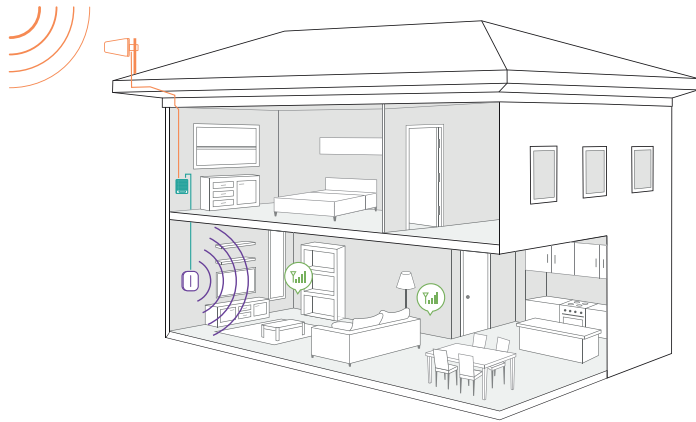

- BOOSTS SIGNAL ON ALL AVAILABLE NETWORK SPEEDS
- UP TO 5,000 sq. ft. COVERAGE
- UP TO +65 dB GAIN
- MULTI-USER WIRELESS BOOSTER

Kit Includes

Specifications

MODEL NUMBER	470144†	
FREQUENCIES	Band 12/17	700 MHz
	Band 13	700 MHz
	Band 5	850 MHz
	Band 4	1700/2100 MHz
	Band 25/2	1900 MHz
MAX GAIN	65 dB	
IMPEDANCE	75 Ohm	
POWER	110-240 V AC, 50-60 Hz, 8 W	
CONNECTORS	F-Female	
BOOSTER DIMENSIONS	6.5 x 6 x 2.625 in.	
BOOSTER WEIGHT	1.9 lbs.	

Installation

- 1 Receives signal:** The outside antenna reaches out to access the existing strong outdoor cell signal and delivers it into the booster.
- 2 Boost signal:** The booster receives the signal, amplifies it, and serves as a relay between your phone and the nearest cell tower.
- 3 Broadcasts signal:** Your devices get a stronger signal, and calls and data are fed through the booster back to the network.