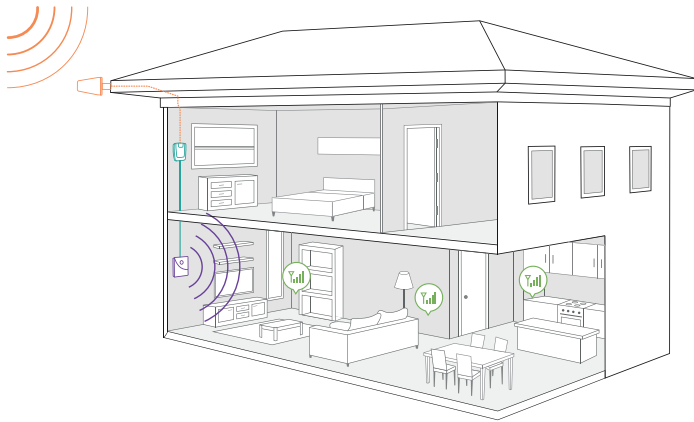

Inside Panel Antenna (311155)

Power Supply (850012)

(x2) 15' & (x1) 30' White Low Loss RG6 (75 Ohm) Coax Cable (950615-950630)

Flat Window Cable (951177)

Coverage Area

IF YOUR OUTSIDE SIGNAL IS	YOUR BOOSTED SIGNAL MAY BE
●●●● -89 AND LOWER About 5 bars	UP TO 5,000 sq. ft.
●●●● -90 dB About 3 to 4 bars	UP TO 3,500 sq. ft.
●●○○○ -100 dB About 1 to 2 bars	UP TO 1,000 sq. ft.
○○○○○ No existing	A signal booster likely will not work

Installation

- 1 **Receives signal:** The powerful antenna reaches out to access a voice and 3G, 4G, and LTE data signal, and delivers it to the booster.
- 2 **Boost signal:** The booster receives the signal, amplifies it, and serves as a relay between your phone and the nearest cell tower.
- 3 **Broadcasts signal:** Your devices get a stronger signal, and calls and data are fed through the booster back to the network.